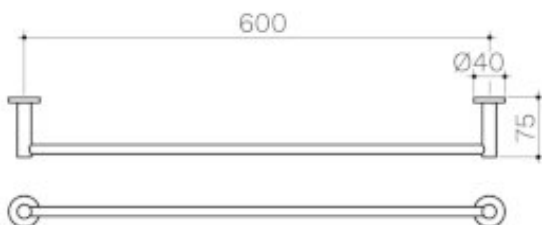

The below products have been shared with you through the Caroma Specify website.

Visit specify.caroma.com.au to find more inspirational and innovative bathroom products.

CLARK

ROUND SINGLE TOWEL RAIL 600MM

Looking for a new place to 'hang'? You'll love our CLARK towel rails. Available in different lengths to fit your space. - 640mm total width, 75mm projection from wall when assembled - Metal construction for durability - Australian designed & engineered - Available in Matte Black, Chrome or Brushed Nickel

- Brushed Nickel - Metal construction

PRODUCT CODES

CL60020.BN Round Single Towel Rail 600mm - Brushed Nickel	\$49.01*
CL60020.C Round Single Towel Rail 600mm - Chrome	\$47.53*
CL60020.B Round Single Towel Rail 600mm - Matte Black	\$47.53*