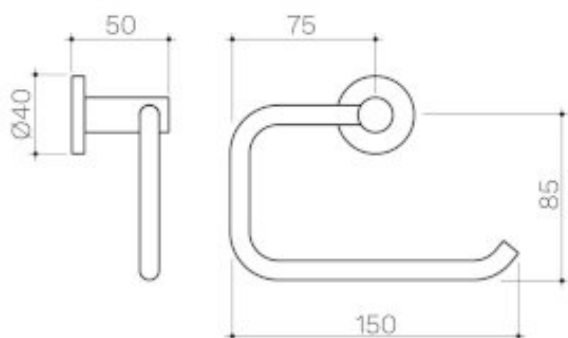

The below products have been shared with you through the Caroma Specify website.

Visit specify.caroma.com.au to find more inspirational and innovative bathroom products.

C L Δ R K

ROUND TOILET ROLL HOLDER

Looking for somewhere to hang your loo paper? Look no further. - 50mm projection from wall, 150mm wide - Metal construction for durability - Australian designed & engineered - Available in Matte Black, Chrome or Brushed Nickel

- Brushed Nickel - Swivel - Metal construction

PRODUCT CODES

| | |
|--|----------|
| CL60016.BN Round Toilet Roll Holder - Brushed Nickel | \$36.00* |
| CL60016.C Round Toilet Roll Holder - Chrome | \$33.89* |
| CL60016.B Round Toilet Roll Holder - Matte Black | \$33.89* |