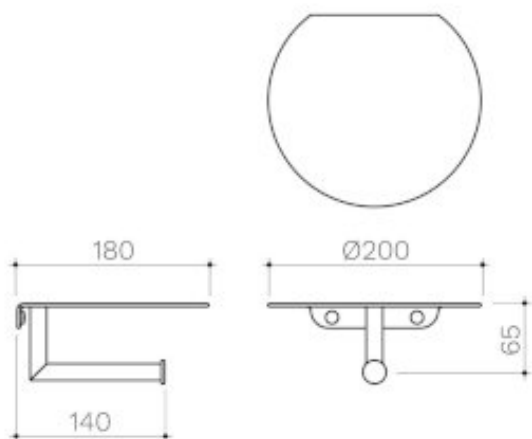

The below products have been shared with you through the Caroma Specify website.

Visit specify.caroma.com.au to find more inspirational and innovative bathroom products.

C L Δ R K

ROUND TOILET ROLL HOLDER WITH SHELF

Stop dropping your phone in the loo and check out our toilet roll holder with shelf! - Designed with an integrated shelf - Metal construction for durability - Australian designed & engineered - Available in Matte Black or Chrome finishes

- Chrome • Designed with an integrated shelf for temporary storage • Metal construction

PRODUCT CODES

CL60024.C Round Toilet Roll Holder with Shelf - Chrome	$93.93*
CL60024.B Round Toilet Roll Holder with Shelf - Matte Black	$93.93*

© COPYRIGHT 2014 - CAROMA INDUSTRIES LIMITED

*All price are recommended retail inclusive of GST in AUD. To be used as a guide only, prices may vary between model variations, and are subject to change without notice. A number of brands and products on this page are the subject of registered trade marks, register designs and/or registered patents. View full disclaimer on specify.caroma.com.au