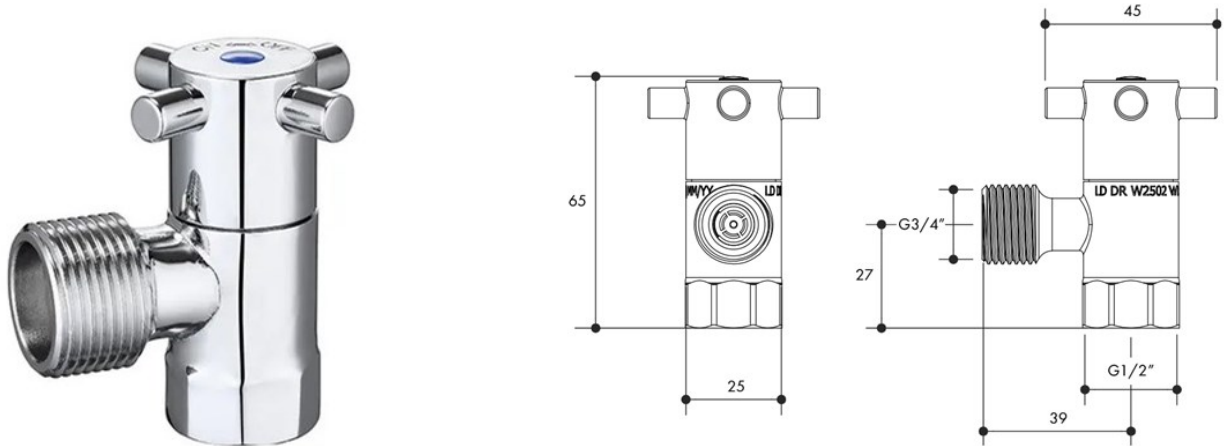

BVWM

Product Specifications

Washing Machine Stop Capstan 1/4 Turn Cer Disc Chrome Plated

Unit is shipped in 1 per box

FEATURES

- Check Valve:** Yes
- Finish:** Chrome Plated
- Metal Type:** DZR Brass
- Original Ceramic Disc :** Yes
- Watermarked:** Yes

SPECIFICATIONS

Maximum Water Pressure (KPa): 1000

WARRANTY

12 months on Product or Parts

Austworld Commodities Pty Ltd ABN: 88 374 217 957 ACN: 88 374 217 957

MT MONOPOLY™
TAPWARE

This information must only be used for accessing a products suitability for your specific application. The information remains the intellectual property of Austworld and must not be used or reproduced for any other purpose without Austworld's prior written permission.