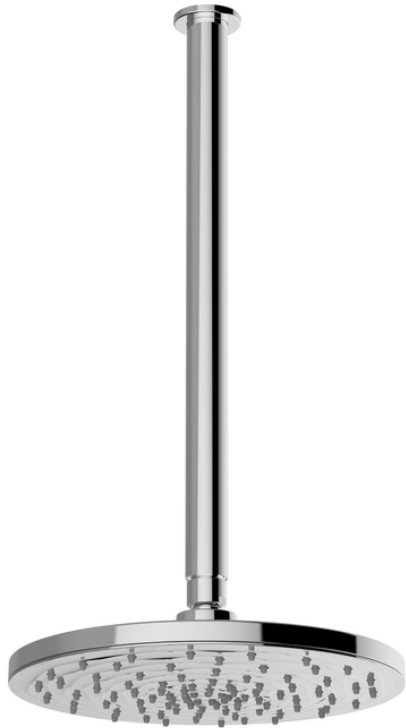

# OPTIMA OVERHEAD CEILING SHOWER

- 1920020** | Chrome
- 1920021** | Brushed Nickel
- 1920027** | Matte Black
- 1920026** | Brushed Brass

- Single Function Overhead Shower - 228mm Diameter
- 428mm Brass Ceiling Arm
- WELS 3 Star 9.0l/m (S14011)