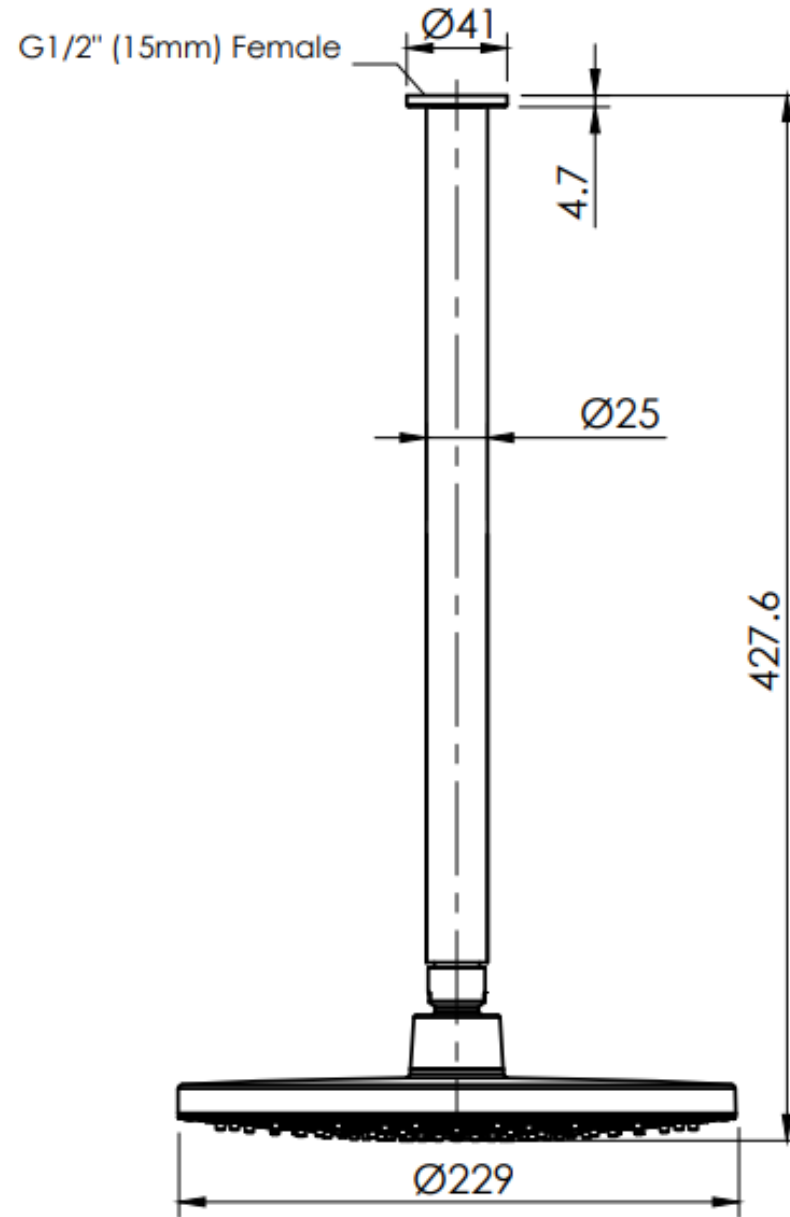

# OPTIMA OVERHEAD CEILING SHOWER

- 1920020** | Chrome
- 1920021** | Brushed Nickel
- 1920027** | Matte Black
- 1920026** | Brushed Brass

- Single Function Overhead Shower - 228mm Diameter
- 428mm Brass Ceiling Arm
- WELS 3 Star 9.0l/m (S14011)