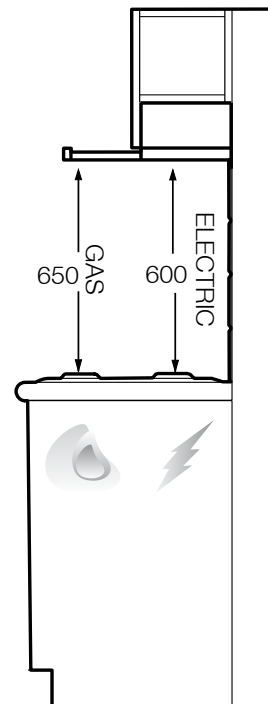

Slide out rangehood

WRR604SB

Product WxHxD (mm)	598 x 175 x 300
Fascia Height (mm)	40
Duct, diameter (mm)	top only, 125

IMPORTANT

These dimensions are a guide only. All measurements are in millimetres (mm). For complete installation instructions, refer to the manual provided with product.