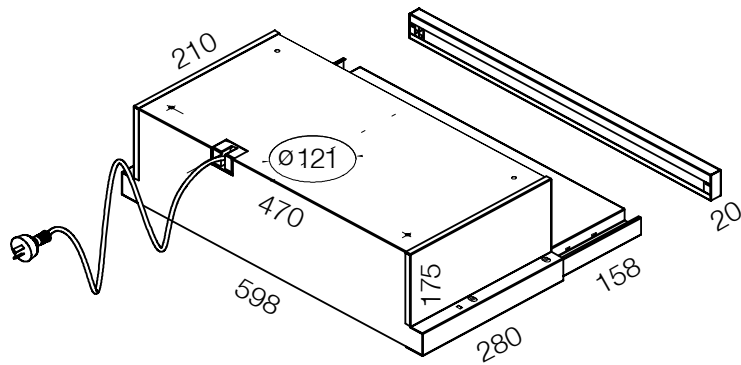

Slide out rangehood

WRR604SB

Product WxHxD (mm)	598 x 175 x 300
Fascia Height (mm)	40
Duct, diameter (mm)	top only, 125

IMPORTANT

These dimensions are a guide only. All measurements are in millimetres (mm). For complete installation instructions, refer to the manual provided with product.