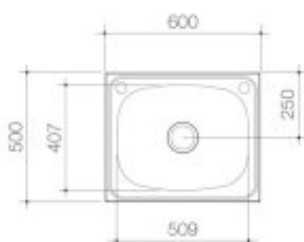

The below products have been shared with you through the Caroma Specify website.

Visit specify.caroma.com.au to find more inspirational and innovative bathroom products.

C L Δ R K

UTILITY 42 LITRE STANDARD TUB & CABINET

An ideal general purpose laundry cabinet design with the advantage of a built-in floor to keep stored items clean and tidy. Includes single by-pass

- Includes stainless steel basket waste - Includes one by-pass kit - Includes side entry suitable for concealed washing machine taps - Available assembled or in a flat pack - Carton size (mm): 615L x 510W x 905H - Carton weight (kg): 13.35

PRODUCT CODES

F6001 Utility 42 Litre Standard T&C with Floor and Single By-Pass - $536.71*
Assembled