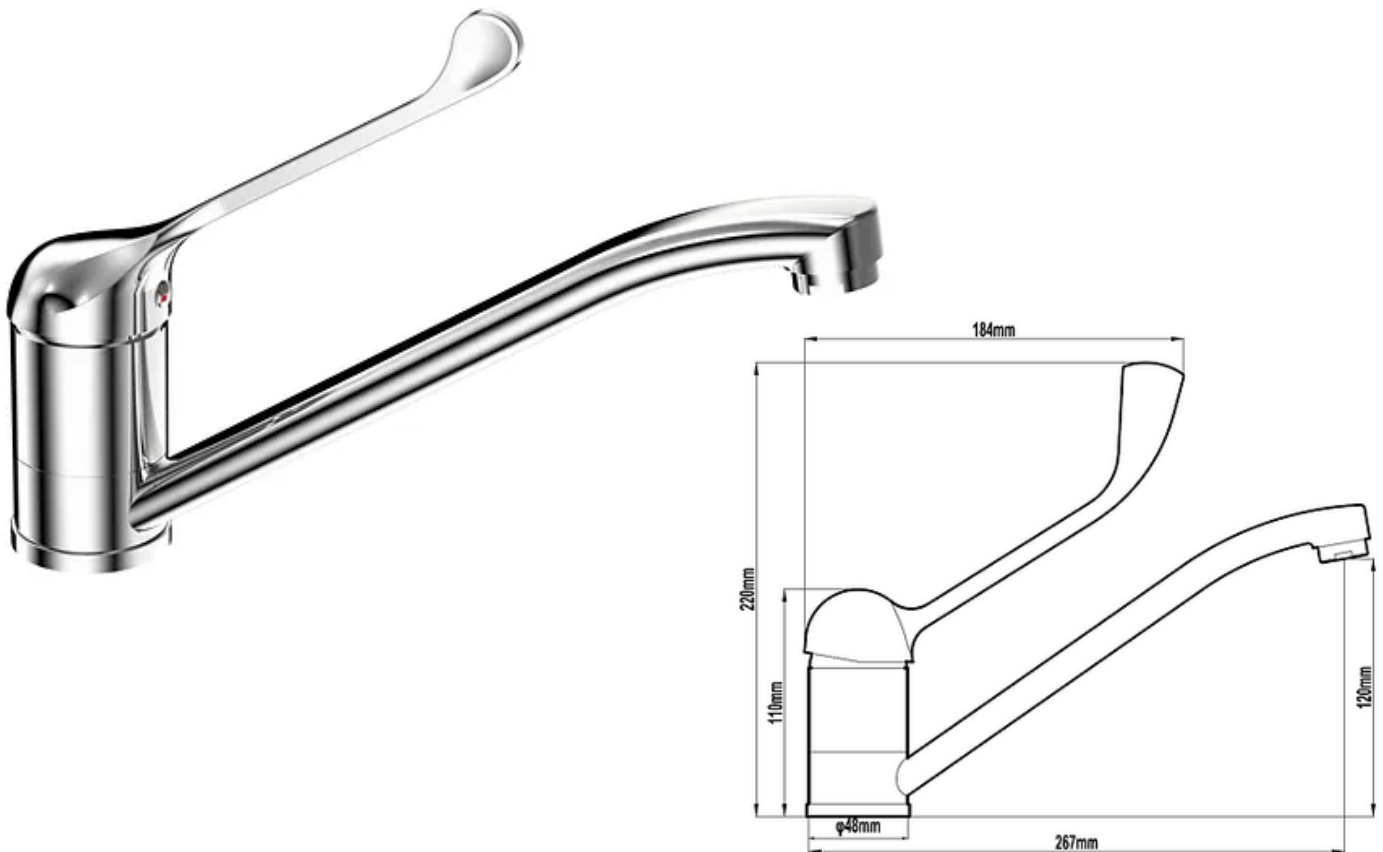

## Meno Plus Care Sink Mixer

<b>Product Code:</b>	B250000CLF
<b>WELS Rating:</b>	5 Star, 6 Litres per min
<b>Features:</b>	Chrome on brass. Solid handle design Care long lever handle
<b>Finish</b>	Chrome
<b>Warranty:</b>	15 Year Internal Cartridge Replacement 12 Months Parts & Labour