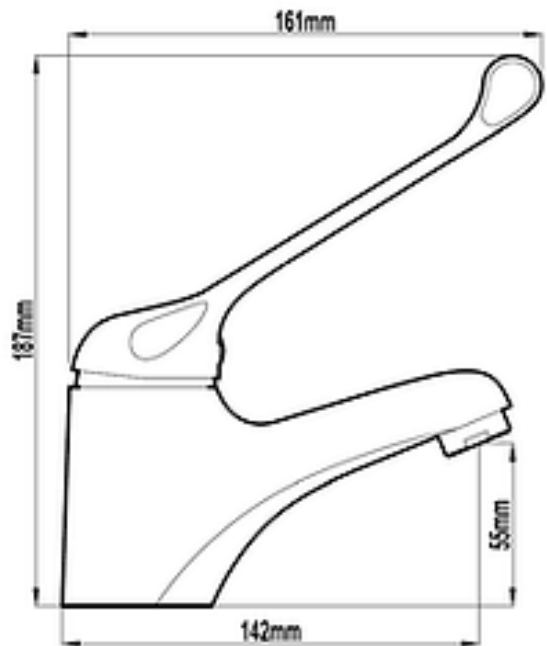

## Meno Plus Care Fixed Basin Mixer

<b>Product Code:</b>	B2500013CLF
<b>WELS Rating:</b>	5 Star, 6 Litres per min
<b>Features:</b>	Chrome on brass. Solid handle design Fixed spout
<b>Finish</b>	Chrome
<b>Warranty:</b>	15 Year Internal Cartridge Replacement 12 Months Parts & Labour