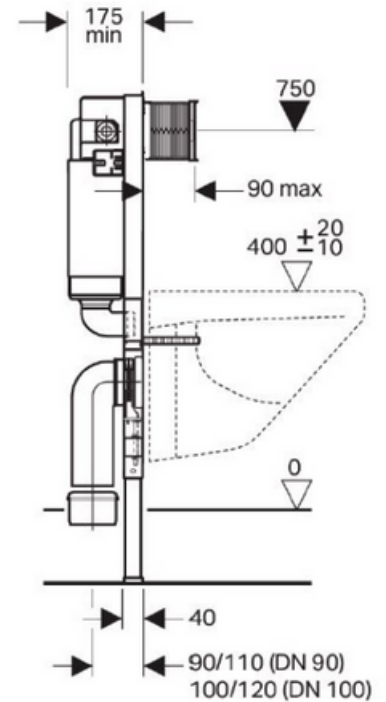

Geberit Kappa Undercounter Concealed Cistern Duofix with Frame

Characteristics

- Self-supporting frame, powder-coated
- Adjustable flush volume
- Galvanized feet
- Feet adjustable 0–20 cm
- Rotatable foot plates
- Foot plate depth suitable for installation in U-profiles UW 50 and UW75 and Geberit Duofix system rails
- Concealed cistern with top or front actuation
- Water supply connection on the left

Scope of delivery

- Water supply connection R 1/2", with integrated angle stop valve
- Protection box for service opening
- 2 protection plugs
- Connection set for WC, \varnothing 90 mm
- Connection bend 90° made of PE-HD, \varnothing 90 mm
- Adapter socket made of PE-HD, \varnothing 90 / 110 mm
- 2 threaded rods M12
- Fastening material

Application purposes

- For installation in part or room-height prewall installations
- For wall-hung WCs with fastening distance 18–28cm
- For dual flush
- For floor constructions 0–20 cm

Technical data

Flow pressure	10–1000 kPa
Maximum operating temperature, water	25 °C
Flush volume, factory setting	4.5 and 3 l
Flush volume small	3 l

Art. no.	B	H	T
111.263.00.1	50 cm	82 cm	16.5 cm