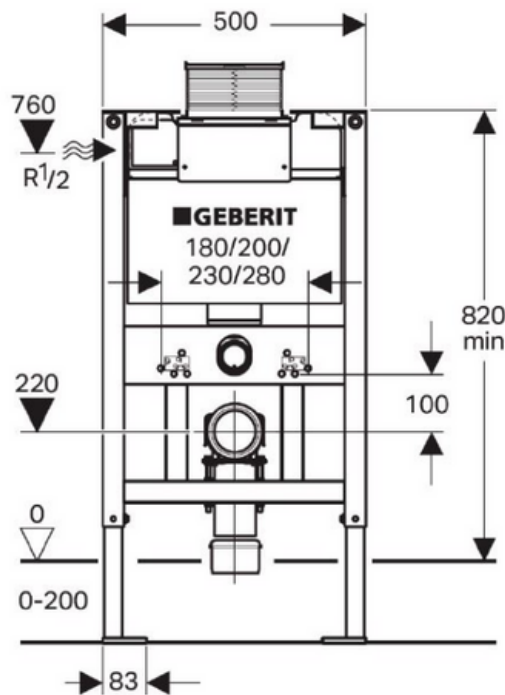

Geberit Kappa Undercounter Concealed Cistern Duofix with Frame

Characteristics

- Self-supporting frame, powder-coated
- Adjustable flush volume
- Galvanized feet
- Feet adjustable 0–20 cm
- Rotatable foot plates
- Foot plate depth suitable for installation in U-profiles UW 50 and UW75 and Geberit Duofix system rails
- Concealed cistern with top or front actuation
- Water supply connection on the left

Scope of delivery

- Water supply connection R 1/2", with integrated angle stop valve
- Protection box for service opening
- 2 protection plugs
- Connection set for WC, \varnothing 90 mm
- Connection bend 90° made of PE-HD, \varnothing 90 mm
- Adapter socket made of PE-HD, \varnothing 90 / 110 mm
- 2 threaded rods M12
- Fastening material

Application purposes

- For installation in part or room-height prewall installations
- For wall-hung WCs with fastening distance 18–28cm
- For dual flush
- For floor constructions 0–20 cm

Technical data

Flow pressure	10–1000 kPa
Maximum operating temperature, water	25 °C
Flush volume, factory setting	4.5 and 3 l
Flush volume small	3 l

Art. no.	B	H	T
111.263.00.1	50 cm	82 cm	16.5 cm