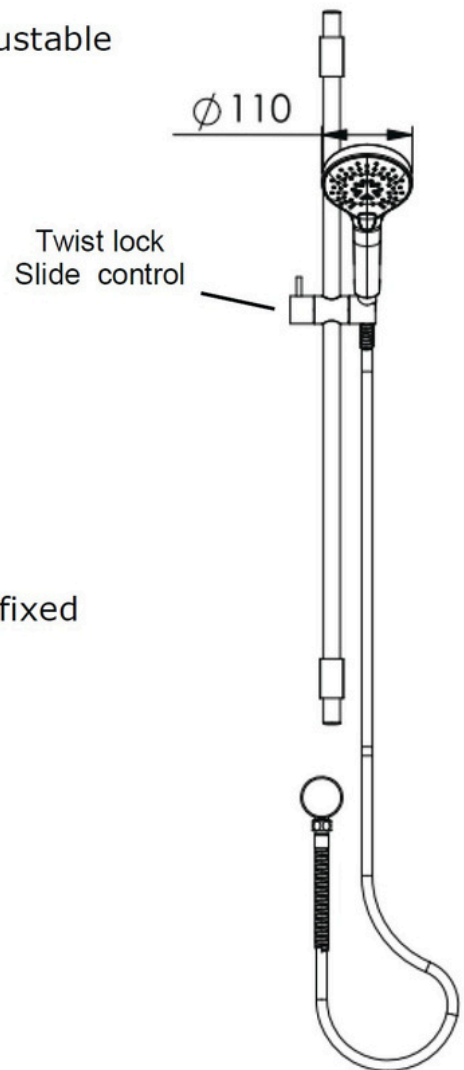

OPTIMA PLUS

AirFlo Rail Shower

- 237000CP | Chrome
- 237000MB | Matte Black
- 237000BN | PVD Brushed Nickel
- 237000BB | PVD Brushed Brass
- 237000GM | PVD Gun Metal
- 237000BC | PVD Brushed Copper

WELS 5 Star 6.0L/M

- Adjustable wall bracket for ease of DIY installation and maximum flexibility
- Push button handshower: 3 Function spray with Airflo technology for an indulgent experience
- Rail: Metal rail & hose for longevity & durability