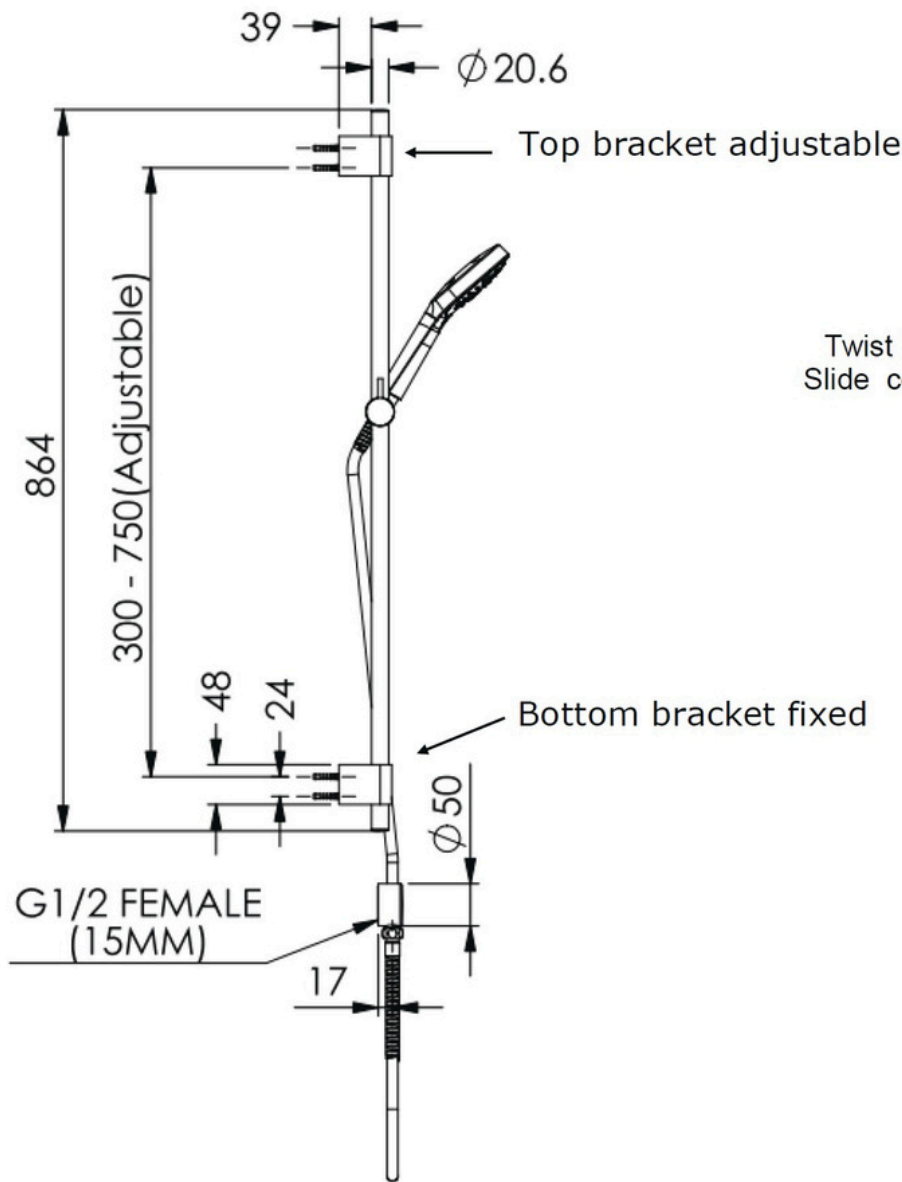

OPTIMA PLUS

AirFlo Rail Shower

- 237000CP | Chrome
- 237000MB | Matte Black
- 237000BN | PVD Brushed Nickel
- 237000BB | PVD Brushed Brass
- 237000GM | PVD Gun Metal
- 237000BC | PVD Brushed Copper

WELS 5 Star 6.0L/M

- Adjustable wall bracket for ease of DIY installation and maximum flexibility
- Push button handshower: 3 Function spray with Airflo technology for an indulgent experience
- Rail: Metal rail & hose for longevity & durability