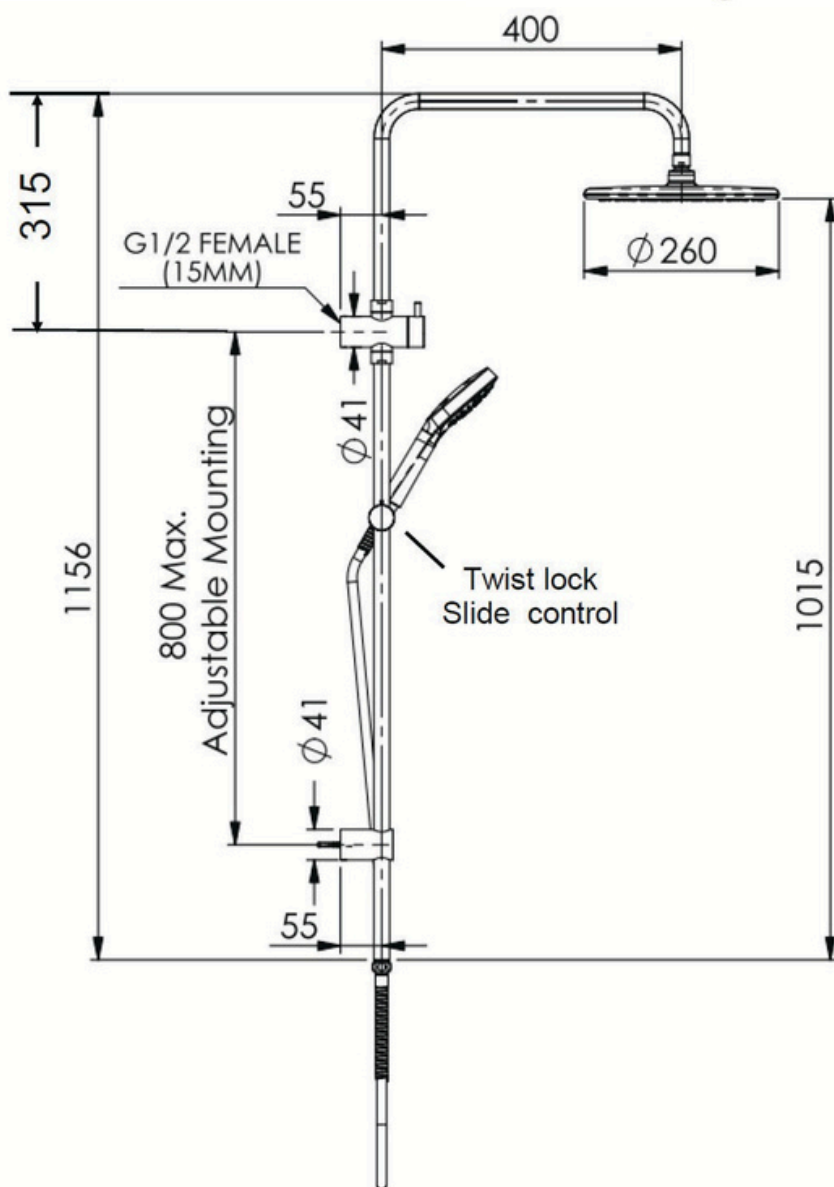

OPTIMA PLUS

AirFlo Twin Rail Shower

- 237003CP | Chrome
- 237003MB | Matte Black
- 237003BN | PVD Brushed Nickel
- 237003BB | PVD Brushed Brass
- 237003GM | PVD Gun Metal
- 237003BC | PVD Brushed Copper

WELS 5 Star 6.0L/M

- Adjustable wall bracket for ease of DIY installation and maximum flexibility
- Push button handshower: 3 Function spray with Airflo technology for an indulgent experience
- Rail: Metal rail & hose for longevity & durability