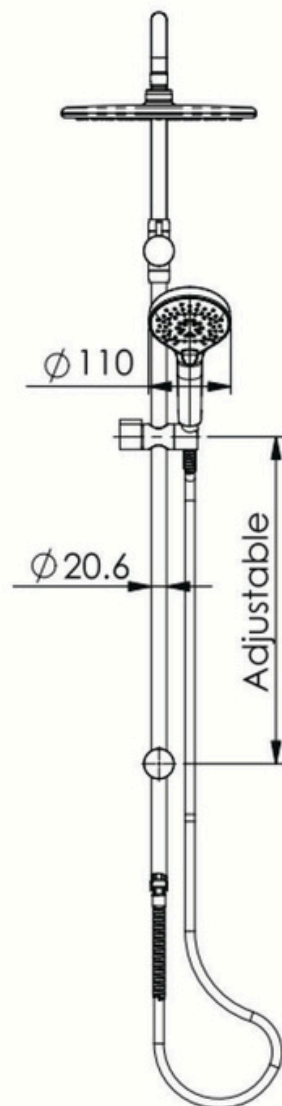

OPTIMA PLUS

AirFlo Twin Rail Shower

- 237003CP | Chrome
- 237003MB | Matte Black
- 237003BN | PVD Brushed Nickel
- 237003BB | PVD Brushed Brass
- 237003GM | PVD Gun Metal
- 237003BC | PVD Brushed Copper

WELS 5 Star 6.0L/M

- Adjustable wall bracket for ease of DIY installation and maximum flexibility
- Push button handshower: 3 Function spray with Airflo technology for an indulgent experience
- Rail: Metal rail & hose for longevity & durability