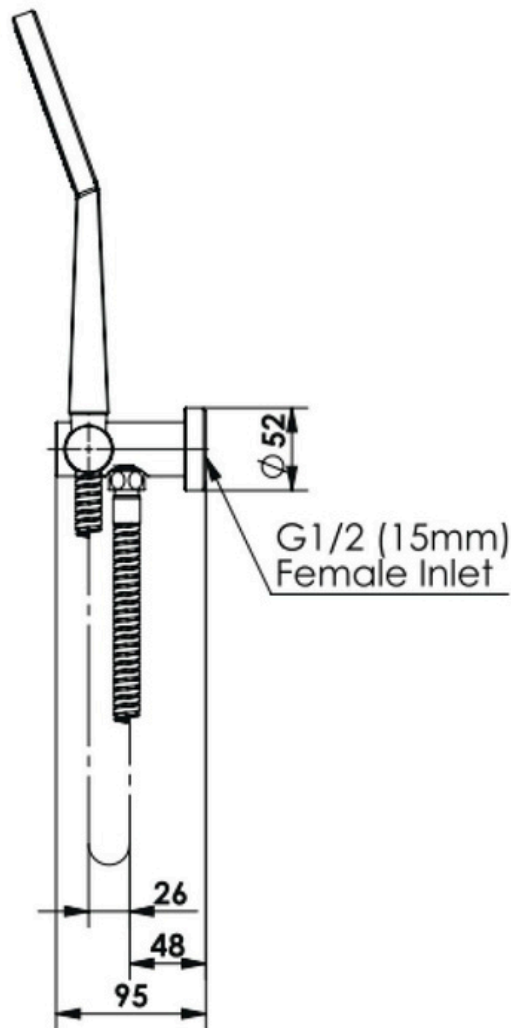

OPTIMA PLUS

AirFlo Hand Shower

- 902370CP | Chrome
- 902370MB | Matte Black
- 902370BN | PVD Brushed Nickel
- 902370BB | PVD Brushed Brass
- 902370GM | PVD Gun Metal
- 902370BC | PVD Brushed Copper

WELS 5 Star 6.0L/M

- Push button handshower: 3 Function spray with Airflo technology for an indulgent experience
- Includes wall outlet bracket & hose

AU PHONE - 1800 244 487
EMAIL - aussales@greenstapware.com
WEBSITE - www.greenstapware.com.au