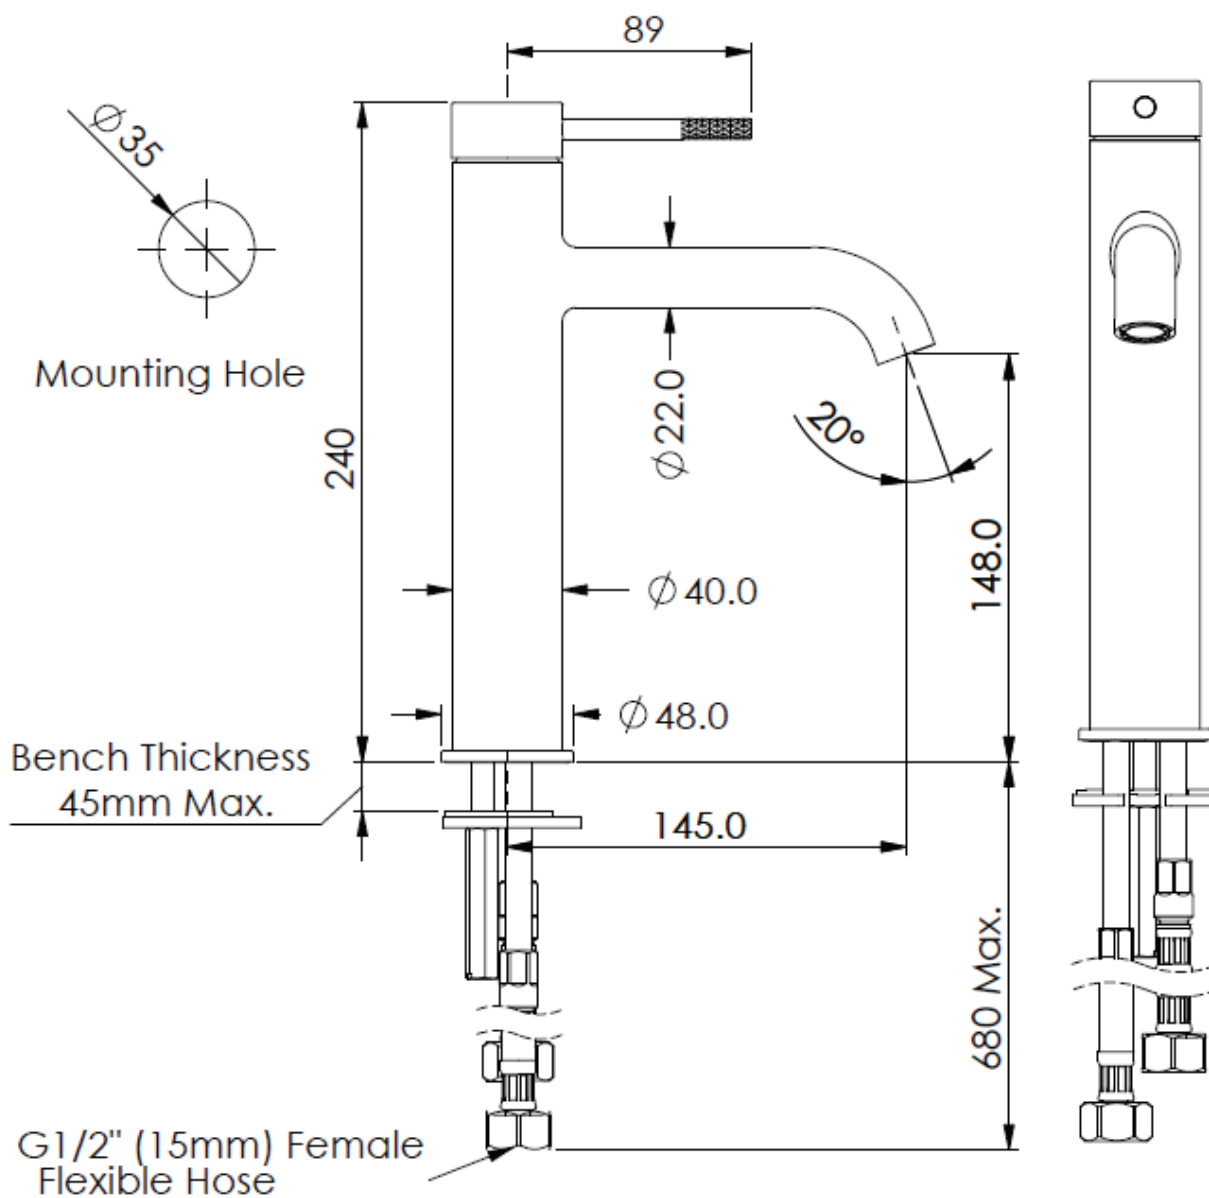

## Mid Basin Mixer

- LF23703555CP | Chrome
- LF23703555MB | PVD Matte Black
- LF23703555BN | PVD Brushed Nickel
- LF23703555BB | PVD Brushed Brass
- LF23703555GM | PVD Gun Metal
- LF23703555BC | PVD Brushed Copper

WELS 4 Star 7.0L/M

- Textured Pin Lever Handle Design
- Solid cast body - no joins
- 35mm Cartridge
- Hidden Aerator
- Modern Slim Base ring

**AU** PHONE - 1800 244 487  
 EMAIL - [aussales@greenstapware.com](mailto:aussales@greenstapware.com)  
 WEBSITE - [www.greenstapware.com.au](http://www.greenstapware.com.au)