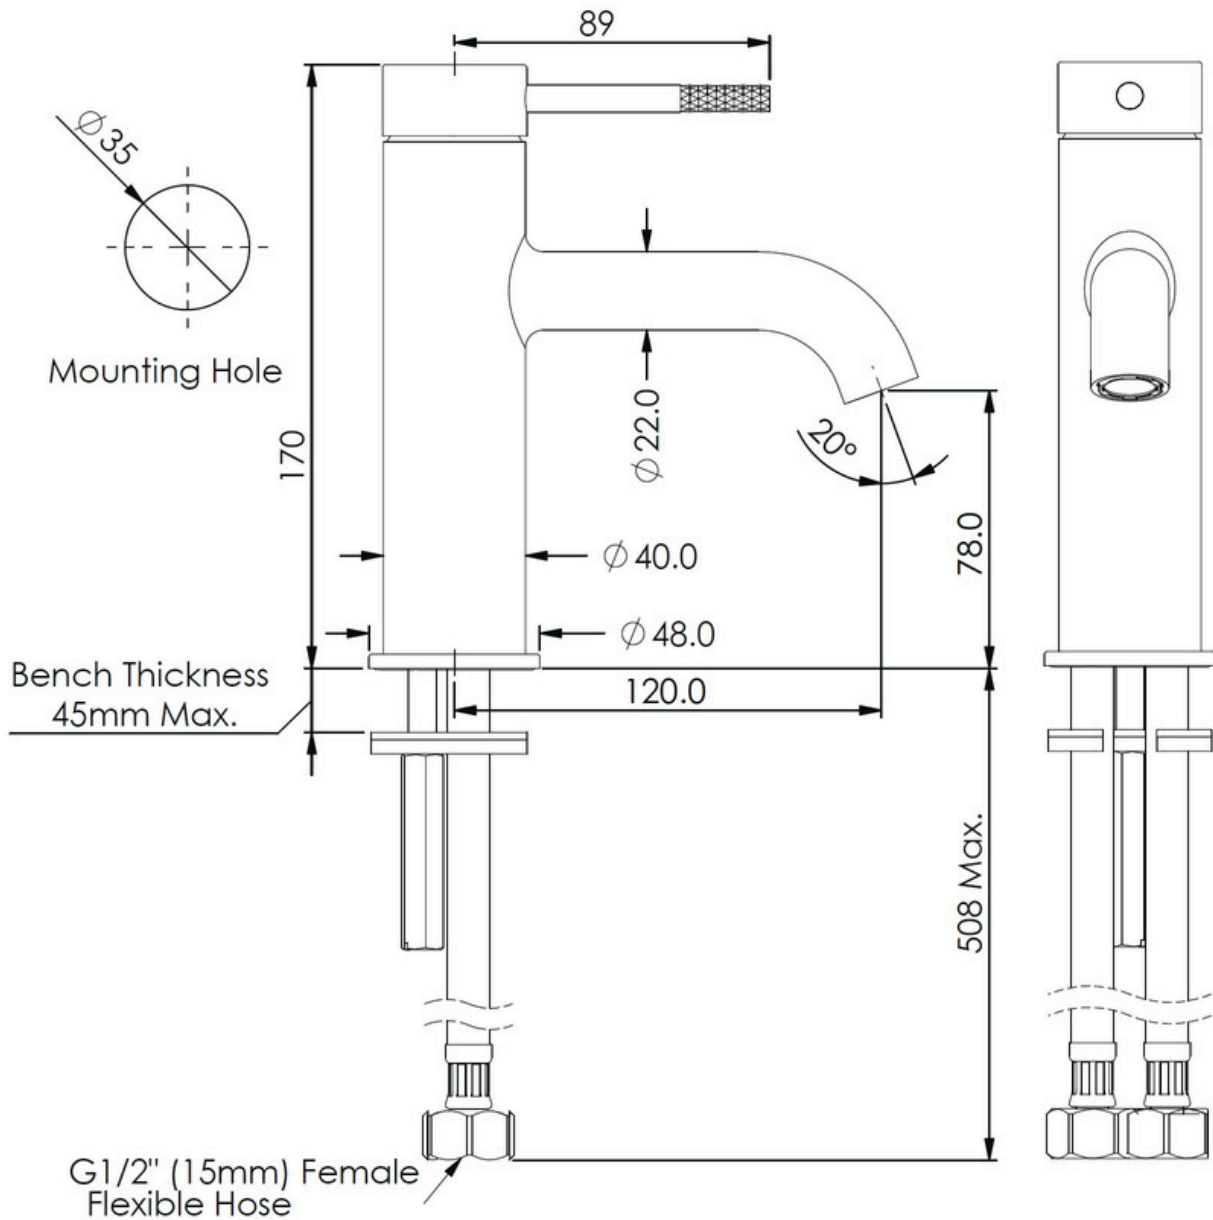

Optima Plus Basin Mixer

LF23703550CP | Chrome
 LF23703550MB | PVD Matte Black
 LF23703550BN | PVD Brushed Nickel
 LF23703550BB | PVD Brushed Brass
 LF23703550GM | PVD Gun Metal

- WELS 4 Star 7.0L/M
- Textured Pin Lever Handle Design
- Solid cast body - no joins
- 35mm Cartridge
- Hidden Aerator
- Modern Slim Base ring