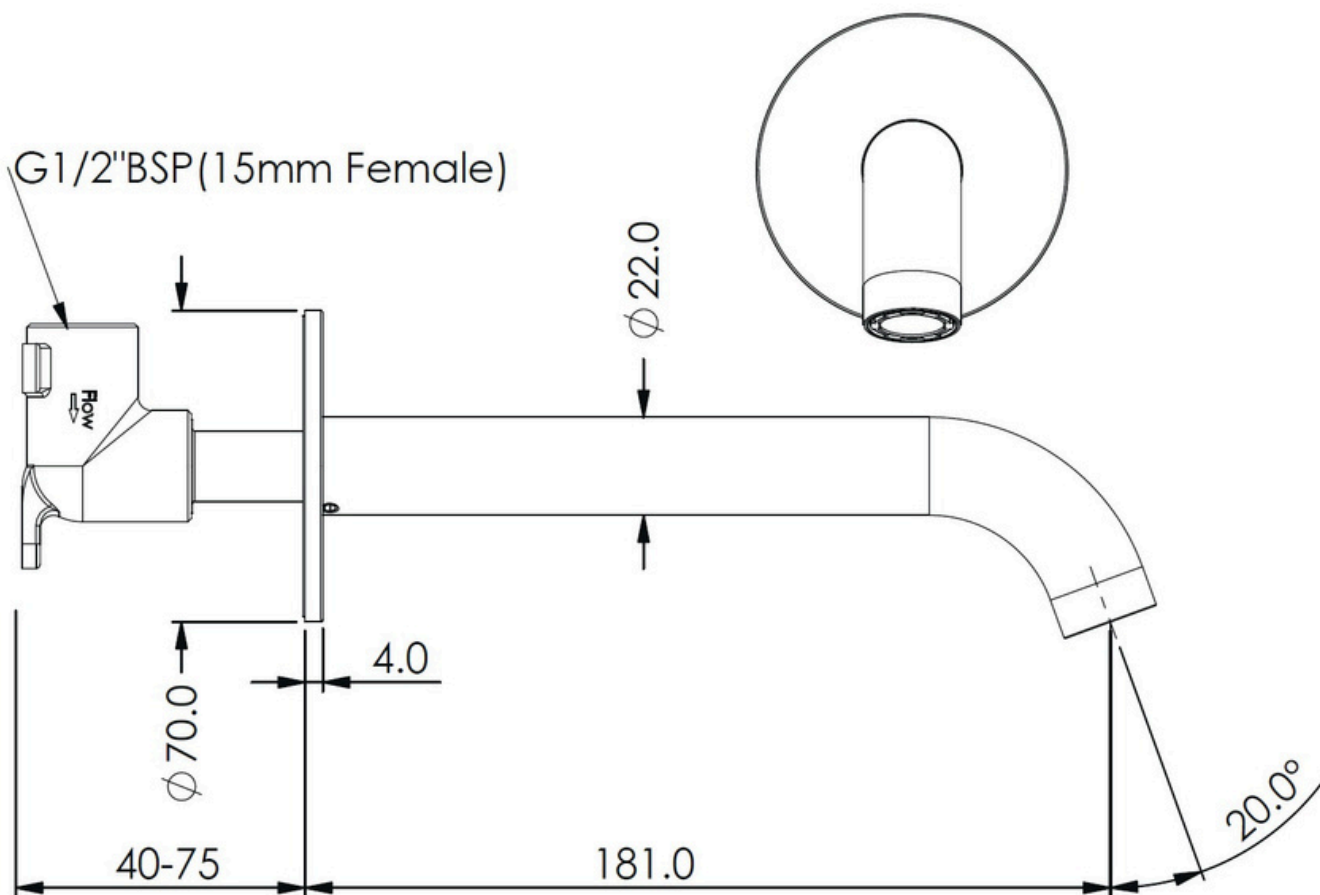

# Optima Plus Bath Spout

LF2370185CP | Chrome

LF2370185MB | PVD Matte Black

LF2370185BN | PVD Brushed Nickel

LF2370185BB | PVD Brushed Brass

LF2370185GM | PVD Gun Metal

- WELS N/A
- Brass Construction
- 180mm Reach
- 70mm Faceplate