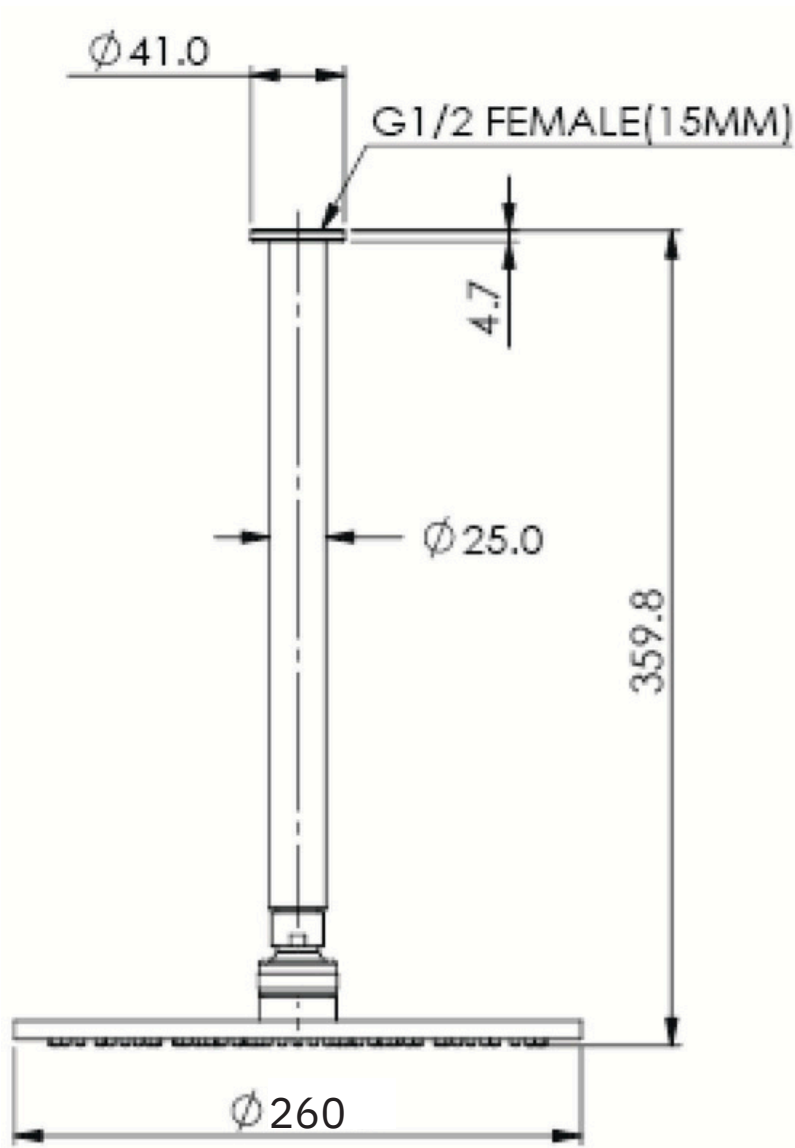

Optima Plus Ceiling Shower

237002CP| Chrome
237002MB| Matte Black
237002BN| PVD Brushed Nickel
237002BB| PVD Brushed Brass
237002GM| PVD Gun Metal

- WELS 5 Star 9.0L/M
- 260mm Drencher
- 360mm Ceiling Arm