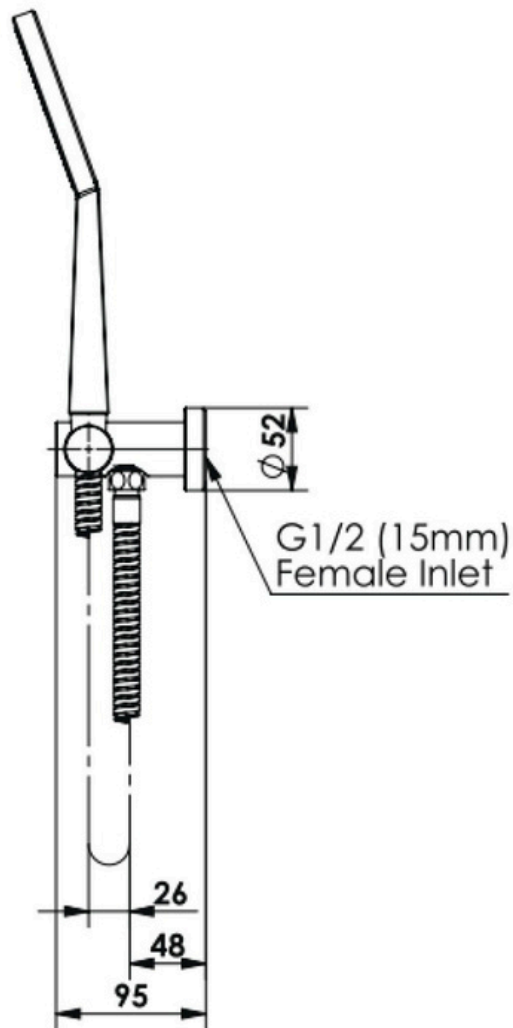

Optima Plus Airflo Hand Shower

902370CP | Chrome

902370MB | Matte Black

902370BN | PVD Brushed Nickel

902370BB | PVD Brushed Brass

902370GM | PVD Gun Metal

- WELS 5 Star 6.0L/M
- Push Button Hand Shower
- 3 Function Spray with Airflo technology for an indulgent experience
- Includes Wall Outlet bracket & Hose