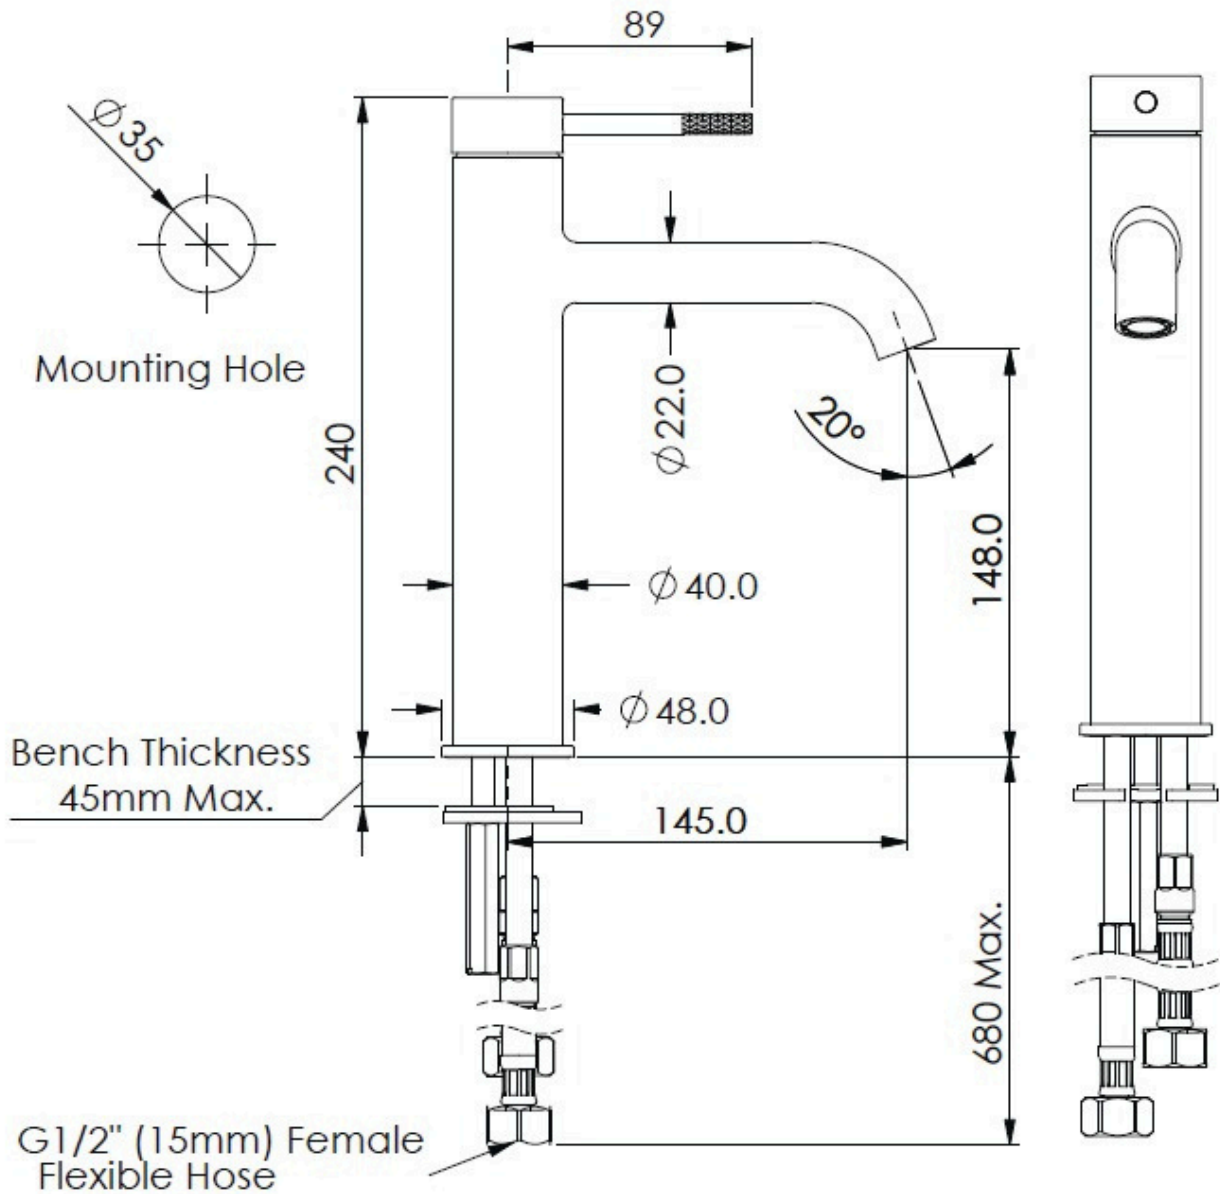

Optima Plus Mid Basin Mixer

LF23703555CP | Chrome
 LF23703555MB | PVD Matte Black
 LF23703555BN | PVD Brushed Nickel
 LF23703555BB | PVD Brushed Brass
 LF23703555GM | PVD Gun Metal

- WELS 4 Star 7.0L/M
- Textured Pin Lever Handle Design
- Solid cast body - no joins
- 35mm Cartridge
- Hidden Aerator
- Modern Slim Base ring