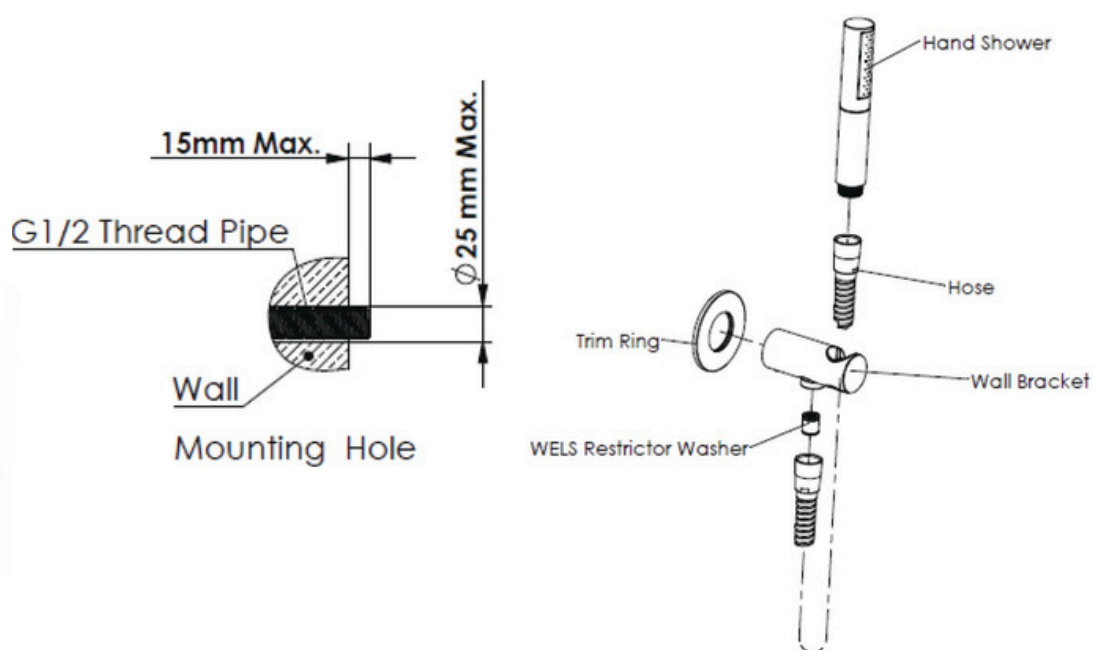

Optima Plus Airflo Pin Hand Shower

- 2370040CP | Chrome
- 2370040MB | Matte Black
- 2370040BN | PVD Brushed Nickel
- 2370040BB | PVD Brushed Brass
- 2370040GM | PVD Gun Metal

- WELS 5 Star 9.0L/M
- Single Function Hand Shower
- 125mm long Hand Shower
- Includes brass wall outlet bracket
- Includes 1200mm metal hose