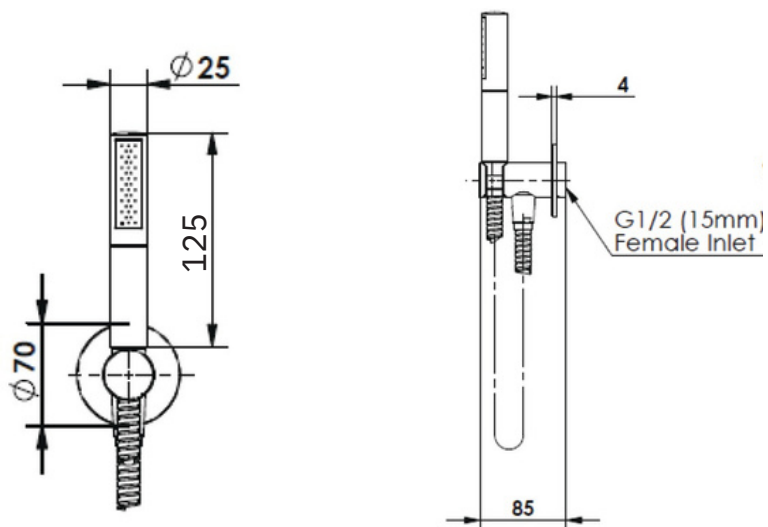

Optima Plus Airflo Pin Hand Shower

- 2370040CP | Chrome
- 2370040MB | Matte Black
- 2370040BN | PVD Brushed Nickel
- 2370040BB | PVD Brushed Brass
- 2370040GM | PVD Gun Metal

- WELS 5 Star 9.0L/M
- Single Function Hand Shower
- 125mm long Hand Shower
- Includes brass wall outlet bracket
- Includes 1200mm metal hose