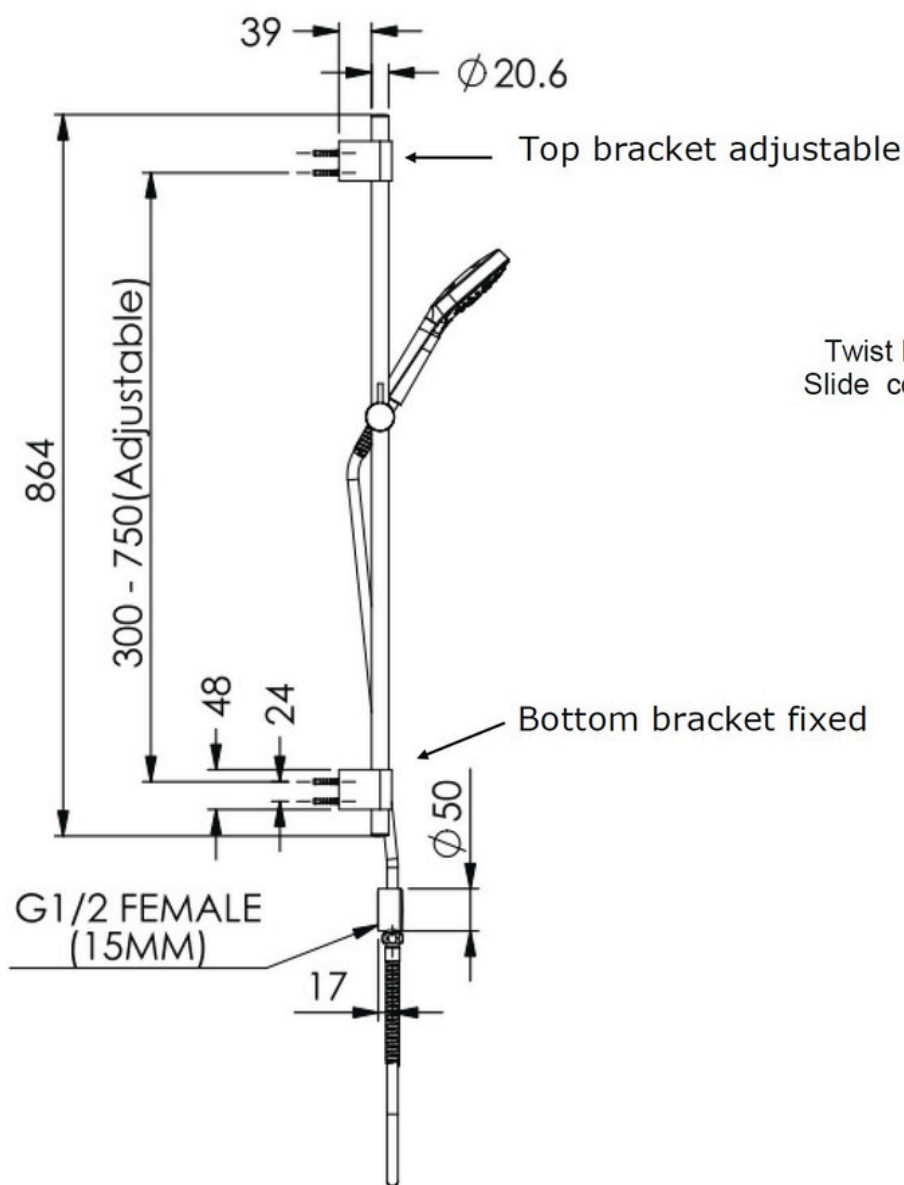

# Optima Plus Airflo Rail Shower

- 237000CP| Chrome
- 237000MB| Matte Black
- 237000BN| PVD Brushed Nickel
- 237000BB| PVD Brushed Brass
- 237000GM| PVD Gun Metal

- WELS 5 Star 6.0L/M
- Adjustable wall bracket for ease of DIY installation and maximum flexibility
- Push button handshower
- 3 Function spray with Airflo technology for an indulgent experience
- Metal rail & hose for longevity & durability