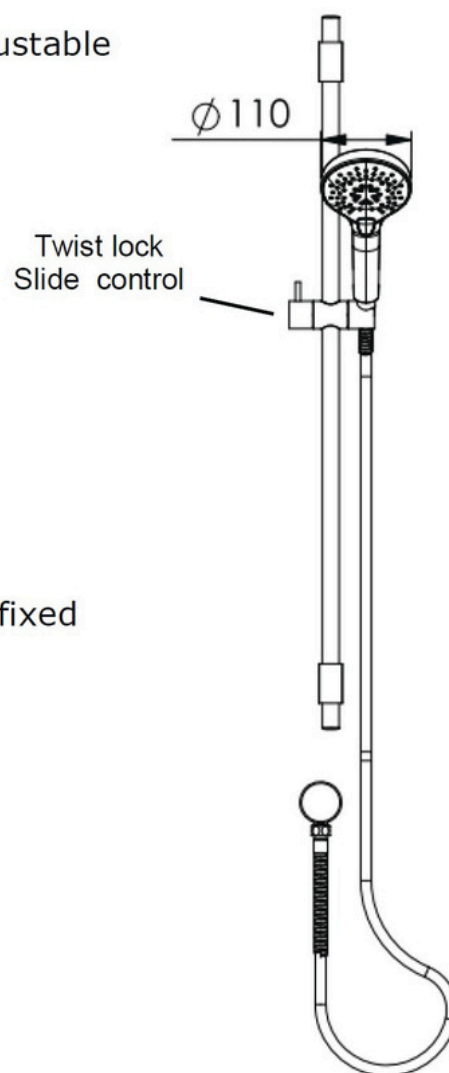

# Optima Plus Airflo Rail Shower

- 237000CP| Chrome
- 237000MB| Matte Black
- 237000BN| PVD Brushed Nickel
- 237000BB| PVD Brushed Brass
- 237000GM| PVD Gun Metal

- WELS 5 Star 6.0L/M
- Adjustable wall bracket for ease of DIY installation and maximum flexibility
- Push button handshower
- 3 Function spray with Airflo technology for an indulgent experience
- Metal rail & hose for longevity & durability