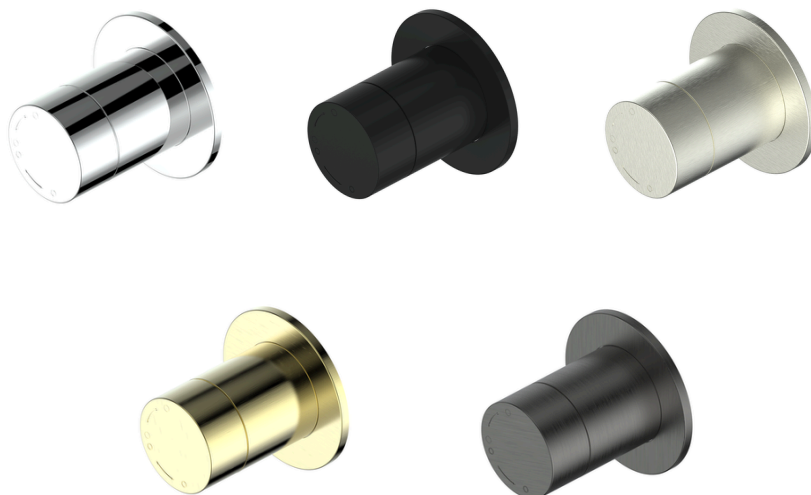

Optima Plus Shower/Bath Diverter

- 23703590CP | Chrome
- 23703590MB | PVD Matte Black
- 23703590BN | PVD Brushed Nickel
- 23703590BB | PVD Brushed Brass
- 23703590GM | PVD Gun Metal

- WELS N/A
- Low Profile Handle Design
- Brass Construction
- 70mm Faceplate