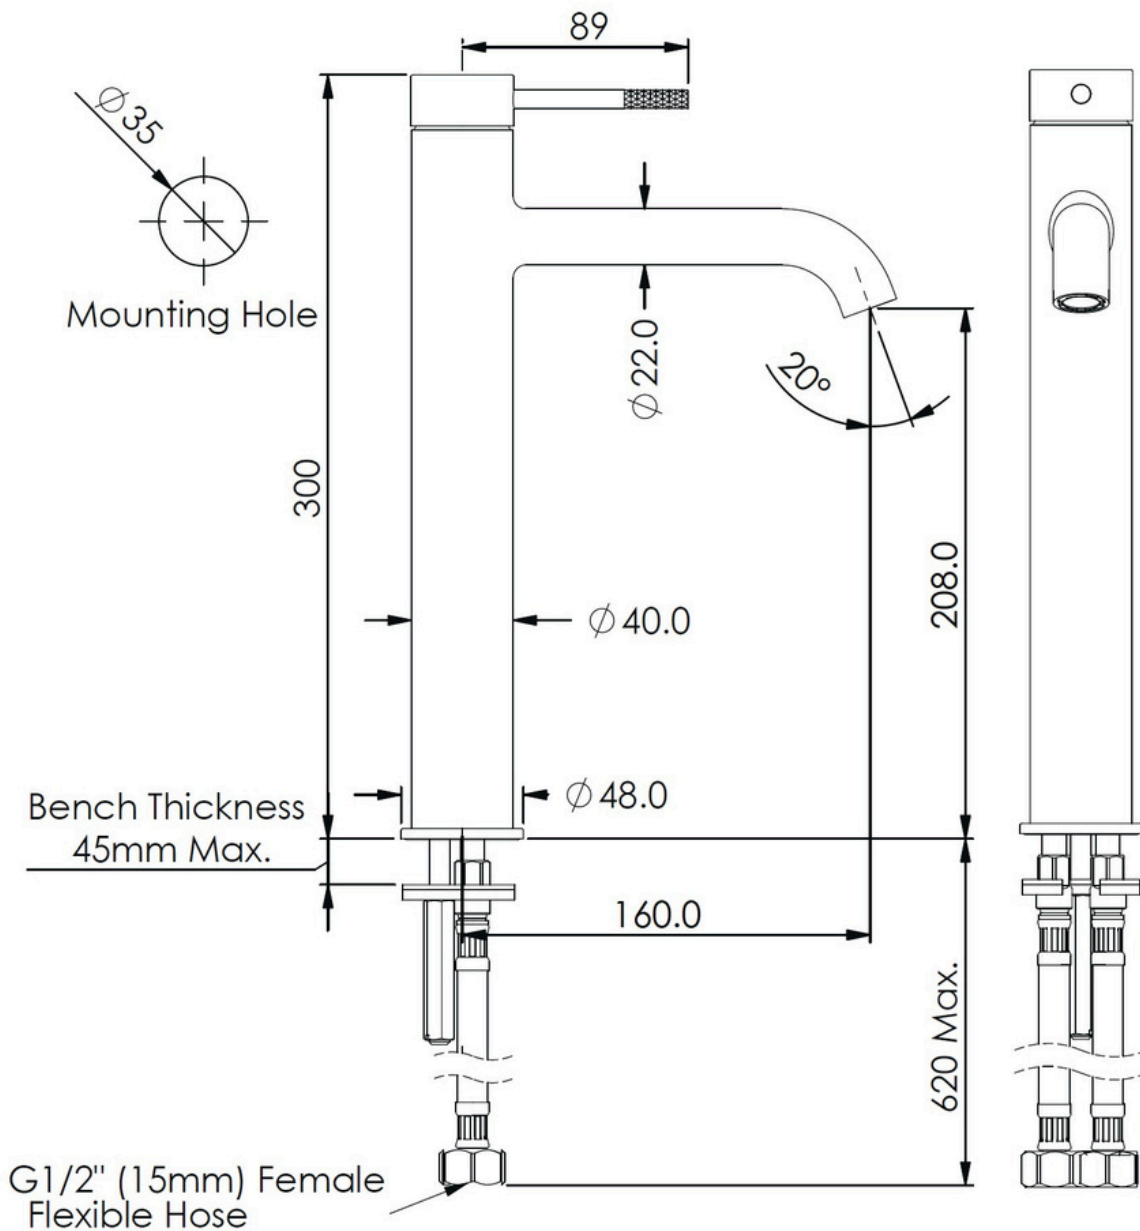

# Optima Plus Tower Basin Mixer

LF23703560CP | Chrome  
 LF23703560MB | PVD Matte Black  
 LF23703560BN | PVD Brushed Nickel  
 LF23703560BB | PVD Brushed Brass  
 LF23703560GM | PVD Gun Metal

- WELS 4 Star 7.0L/M
- Textured Pin Lever Handle Design
- Solid cast body - no joins
- 35mm Cartridge
- Hidden Aerator
- Modern Slim Base ring