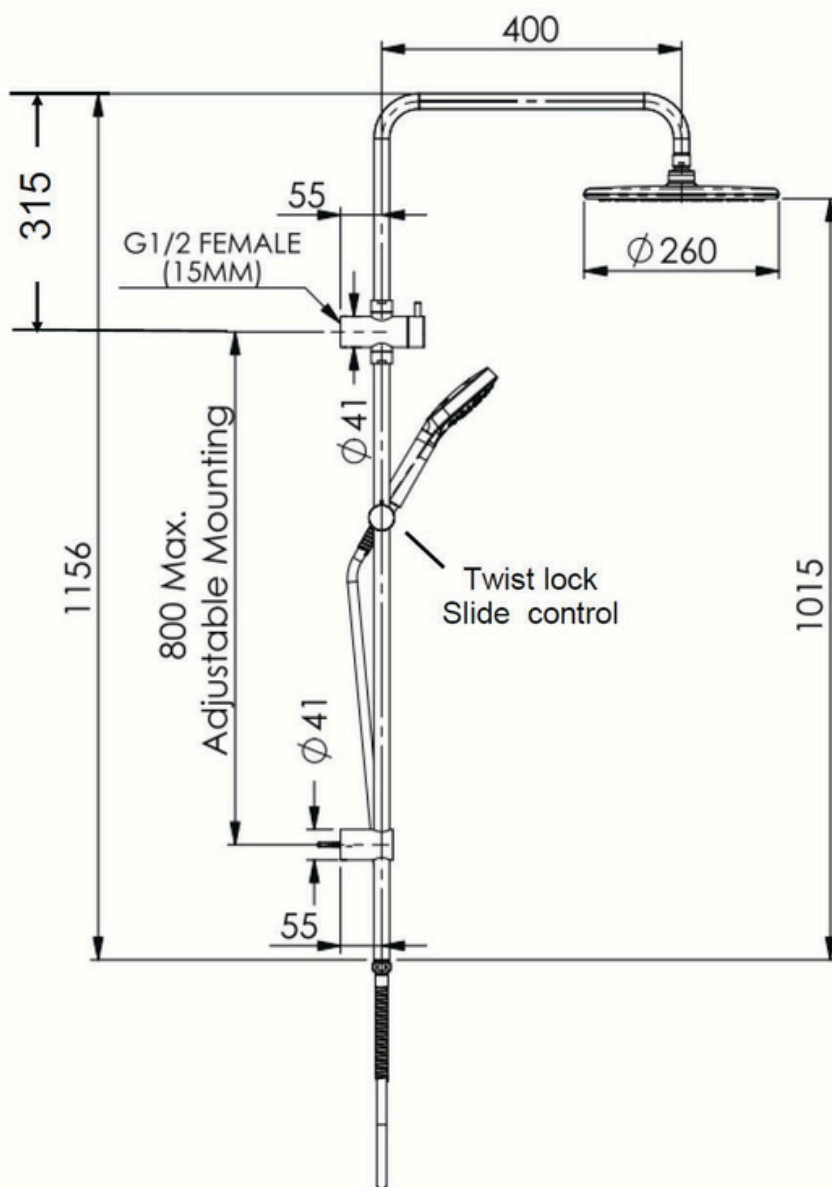

Optima Plus Airflo Twin Shower

237003CP| Chrome

237003BN| Matte Black

237003MB| PVD Brushed Nickel

237003BB| PVD Brushed Brass

237003GM| PVD Gun Metal

- WELS 5 Star 6.0L/M
- Adjustable wall bracket for ease of DIY installation and maximum flexibility
- Push button handshower
- 3 Function spray with Airflo technology for an indulgent experience
- Metal rail & hose for longevity & durability