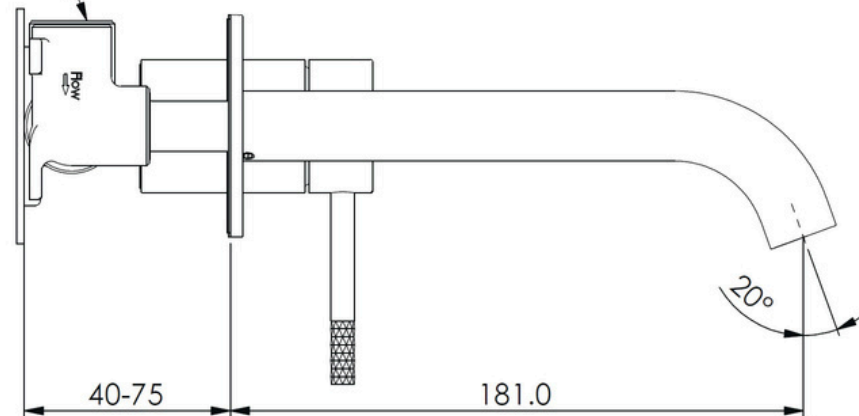

# Optima Plus Wall Basin Mixer

LF23703520CP | Chrome  
 LF23703520MB | PVD Matte Black  
 LF23703520BN | PVD Brushed Nickel  
 LF23703520BB | PVD Brushed Brass  
 LF23703520GM | PVD Gun Metal

- WELS 4 Star 7.0L/M
- Textured Pin Lever Handle Design
- Brass Construction
- 35mm European Cartridge
- 70mm Matching Faceplates

G1/2" BSP  
 Female (15mm)

**AU** PHONE - 1800 244 487  
 EMAIL - [aussales@greenstapware.com](mailto:aussales@greenstapware.com)  
 WEBSITE - [www.greenstapware.com.au](http://www.greenstapware.com.au)