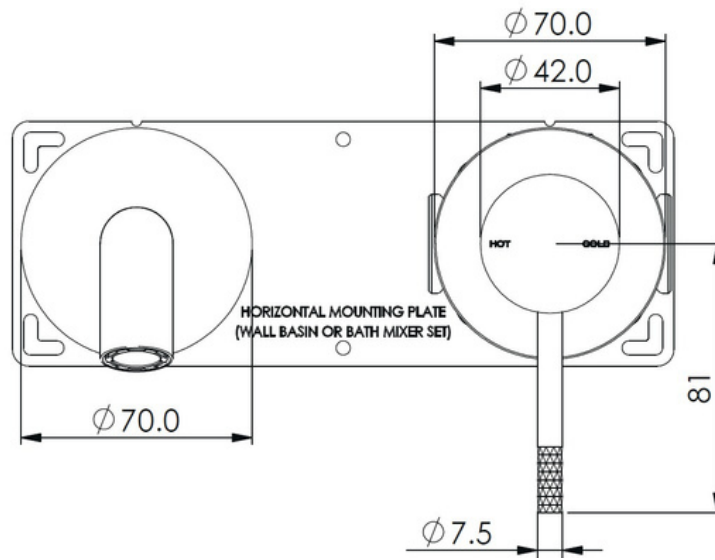

# Optima Plus Wall Basin Mixer

LF23703520CP | Chrome  
 LF23703520MB | PVD Matte Black  
 LF23703520BN | PVD Brushed Nickel  
 LF23703520BB | PVD Brushed Brass  
 LF23703520GM | PVD Gun Metal

- WELS 4 Star 7.0L/M
- Textured Pin Lever Handle Design
- Brass Construction
- 35mm European Cartridge
- 70mm Matching Faceplates

G1/2" BSP  
 Female (15mm)

**AU** PHONE - 1800 244 487  
 EMAIL - [aussales@greenstapware.com](mailto:aussales@greenstapware.com)  
 WEBSITE - [www.greenstapware.com.au](http://www.greenstapware.com.au)