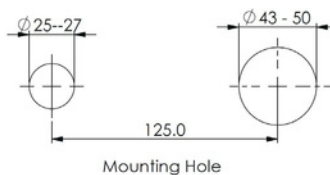

- WELS 4 Star 7.0L/M
- Textured Pin Lever Handle Design
- Brass Construction
- 35mm European Cartridge
- 70mm Matching Faceplates

G1/2" BSP
Female (15mm)