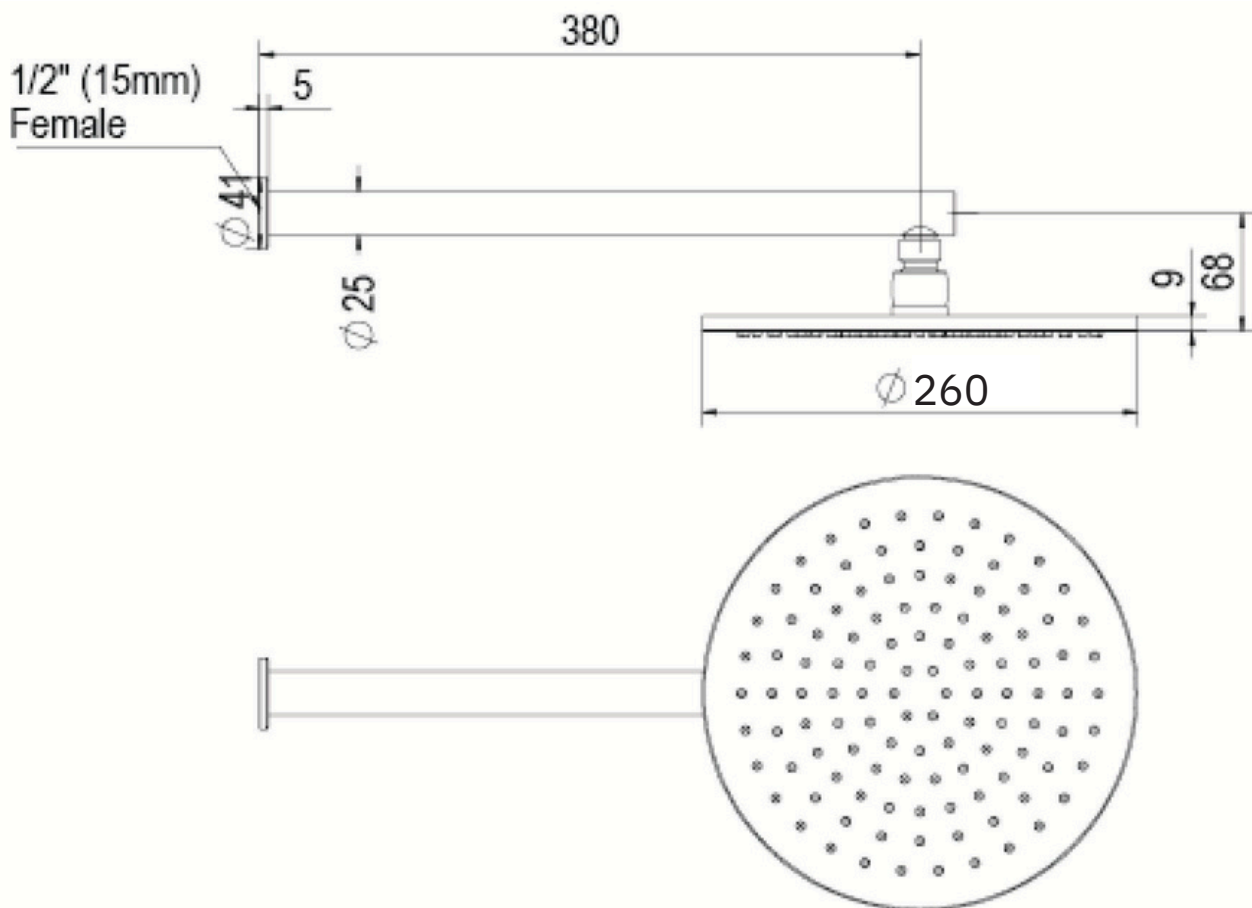

Optima Plus Wall Shower

237001CP | Chrome

237001MB | Matte Black

237001BN | PVD Brushed Nickel

237001BB | PVD Brushed Brass

237001GM | PVD Gun Metal

- WELS 5 Star 9.0L/M
- 260mm Drencher
- 380mm Wall Arm

AU