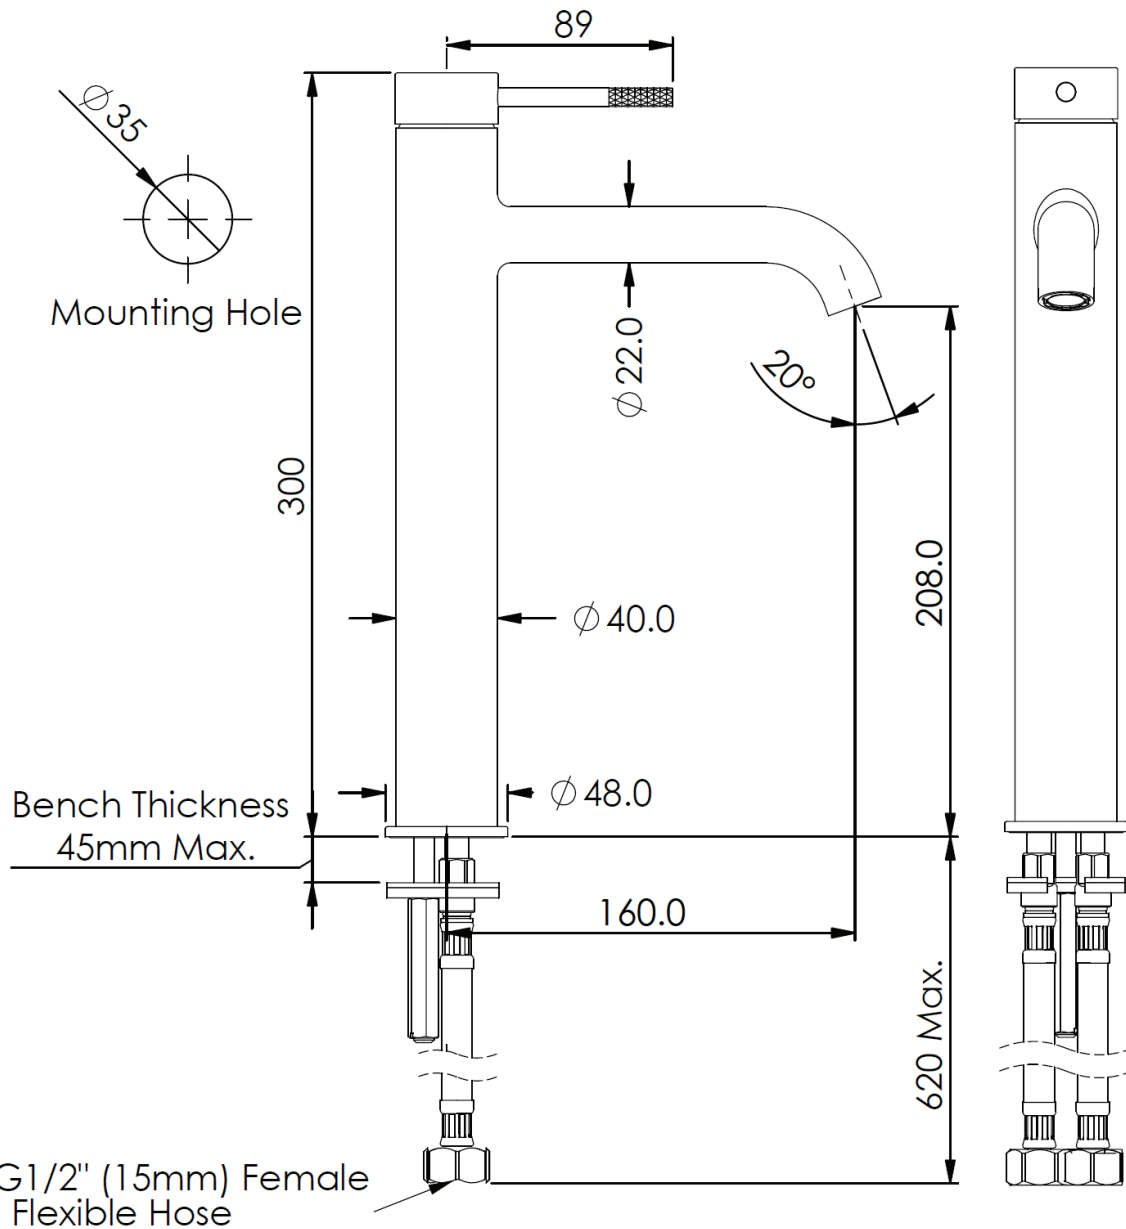

OPTIMA PLUS

Tower Basin Mixer

- LF23703560CP | Chrome
- LF23703560MB | PVD Matte Black
- LF23703560BN | PVD Brushed Nickel
- LF23703560BB | PVD Brushed Brass
- LF23703560GM | PVD Gun Metal
- LF23703560BC | PVD Brushed Copper

WELS 4 Star 7.0L/M

- Textured Pin Lever Handle Design
- Solid cast body - no joins
- 35mm Cartridge
- Hidden Aerator
- Modern Slim Base ring

AU PHONE - 1800 244 487
 EMAIL - aussales@greenstapware.com
 WEBSITE - www.greenstapware.com.au