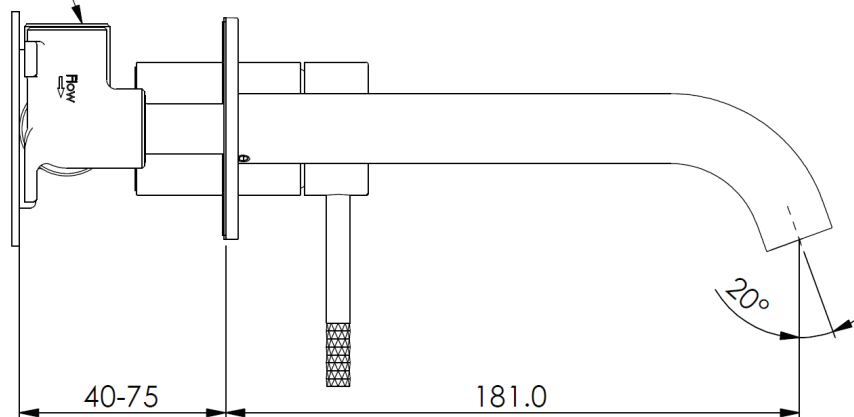

- WELS 4 Star 7.0L/M
- 70mm Matching faceplates
  - Brass construction
  - 35mm European cartridge

G1/2" BSP  
Female (15mm)

**AU** PHONE - 1800 244 487  
 EMAIL - [aussales@greenstapware.com](mailto:aussales@greenstapware.com)  
 WEBSITE - [www.greenstapware.com.au](http://www.greenstapware.com.au)