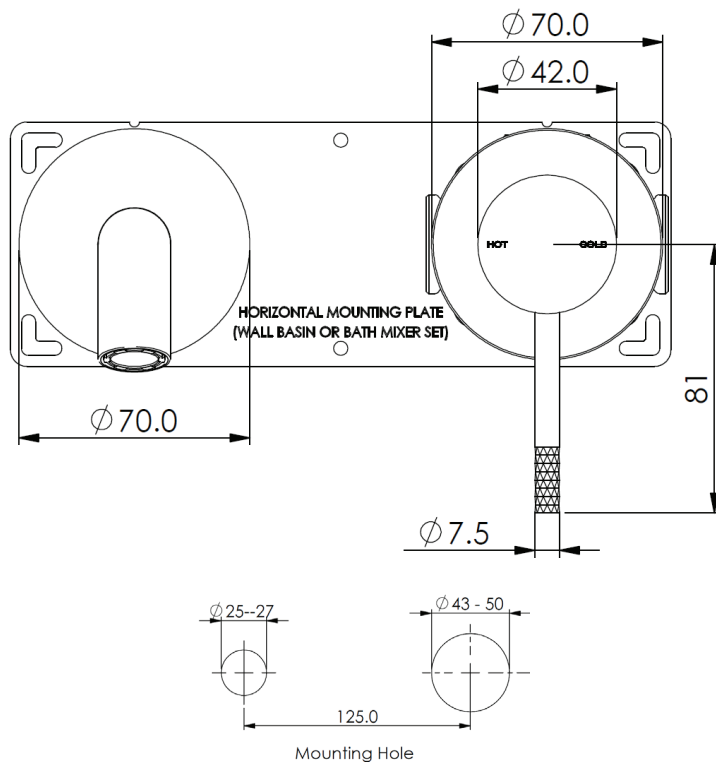

## Wall Basin Mixer

- LF23703520CP | Chrome
- LF23703520MB | PVD Matte Black
- LF23703520BN | PVD Brushed Nickel
- LF23703520BB | PVD Brushed Brass
- LF23703520GM | PVD Gun Metal
- LF23703520BC | PVD Brushed Copper

- WELS 4 Star 7.0L/M
- 70mm Matching faceplates
  - Brass construction
  - 35mm European cartridge

G1/2" BSP  
Female (15mm)

**AU** PHONE - 1800 244 487  
 EMAIL - [aussales@greenstapware.com](mailto:aussales@greenstapware.com)  
 WEBSITE - [www.greenstapware.com.au](http://www.greenstapware.com.au)