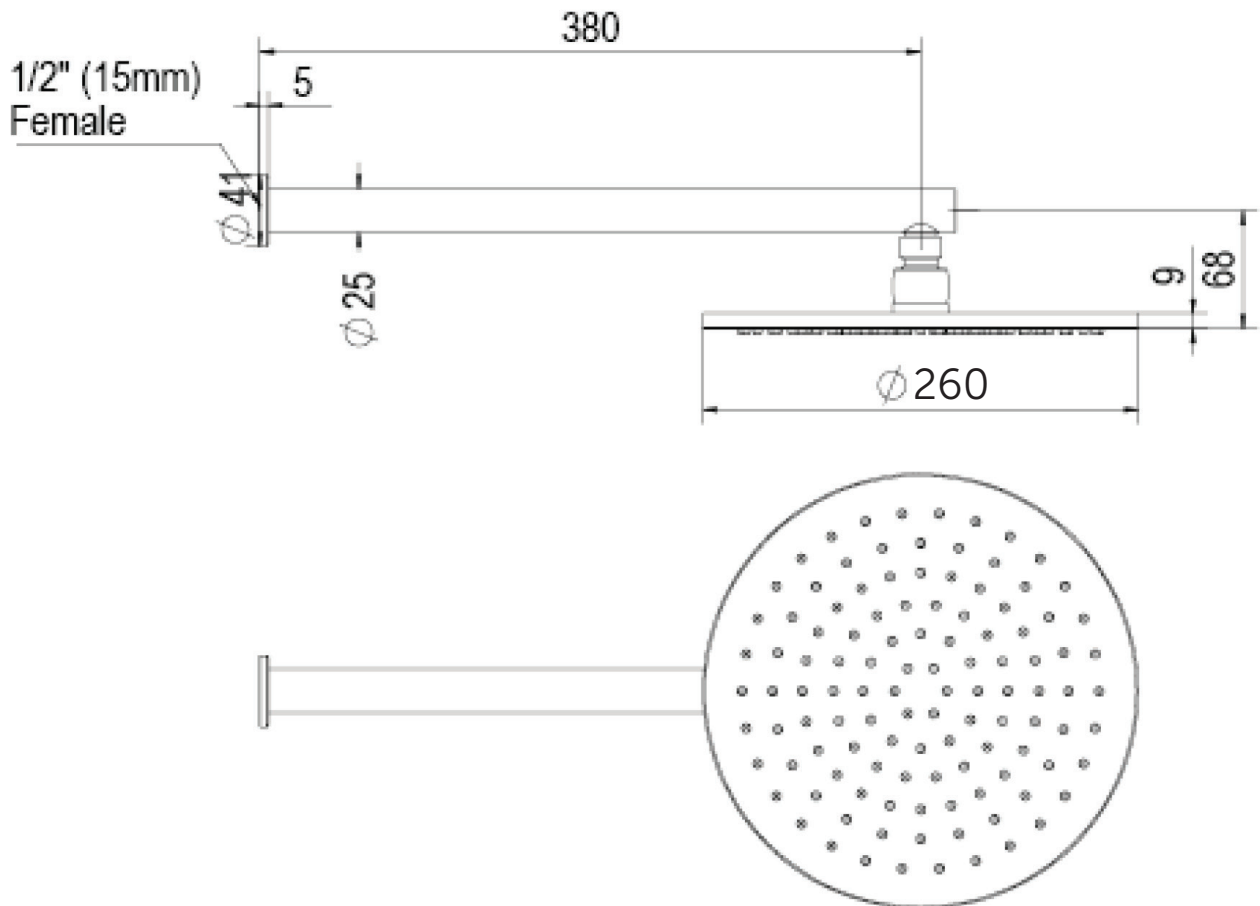

OPTIMA PLUS

Wall Shower

- 237001CP | Chrome
- 237001MB | Matte Black
- 237001BN | PVD Brushed Nickel
- 237001BB | PVD Brushed Brass
- 237001GM | PVD Gun Metal
- 237001BC | PVD Brushed Copper

- WELS 3 Star 9.0L/M
- 260mm Drencher
 - 380mm Wall arm