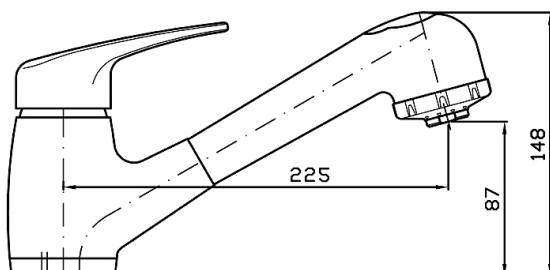

Sink Mixer Pullout Spray

Z1735P

WELS: 4 stars

Litres/minute: 7.5L

WELS License/Reg. No: 0023 / T07042

Finish: Chrome

The 1700 series kitchen mixer has stood the test of time. Simple, timeless design and an enviable reputation for robustness has ensured this kitchen mixer's continued success.

This mixer features a two jet pull out spray on a 1500mm flexible hose.

Spout projection of 225mm in the stored position.

WARRANTY
15 years

*Conditions apply.

streamline

Dimensions are in millimeters and are subject to manufacturing variations. Streamline reserves the right to vary specifications at any time without notice. Information provided within this specification sheet is correct at the date of printing. Please confirm all particulars with your sales consultant prior to purchase.