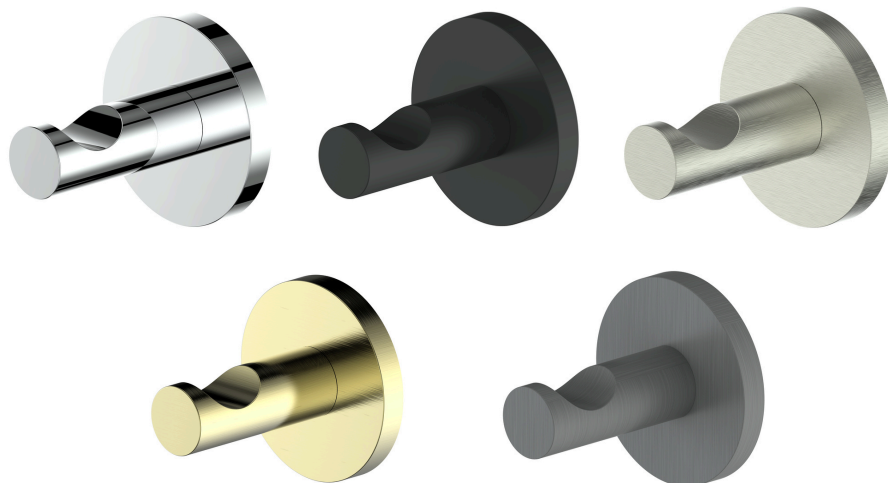

Optima Plus Robe Hook

2370905CP | Chrome

2370905MB | PVD Matte Black

2370905BN | PVD Brushed Nickel

2370905BB | PVD Brushed Brass

2370905GM | PVD Gun Metal

- Brass Construction
- 50mm Backplate

50mm