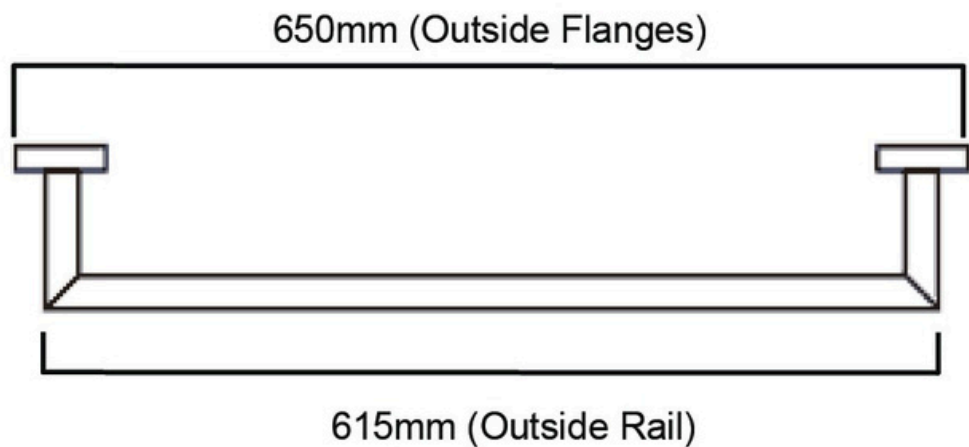

Optima Plus Single Towel Rail 600mm

2371305CP | Chrome

2371305MB | PVD Matte Black

2371305BN | PVD Brushed Nickel

2371305BB | PVD Brushed Brass

2371305GM | PVD Gun Metal

- 600mm fixing centres
- Brass Construction
- Single Rail