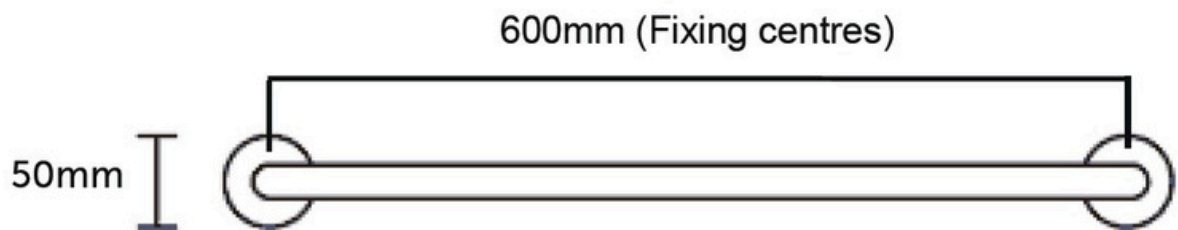

Optima Plus Single Towel Rail 600mm

2371305CP | Chrome

2371305MB | PVD Matte Black

2371305BN | PVD Brushed Nickel

2371305BB | PVD Brushed Brass

2371305GM | PVD Gun Metal

- 600mm fixing centres
- Brass Construction
- Single Rail