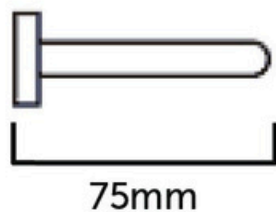

Optima Plus Single Towel Rail 600mm

2371305CP | Chrome

2371305MB | PVD Matte Black

2371305BN | PVD Brushed Nickel

2371305BB | PVD Brushed Brass

2371305GM | PVD Gun Metal

- 600mm fixing centres
- Brass Construction
- Single Rail