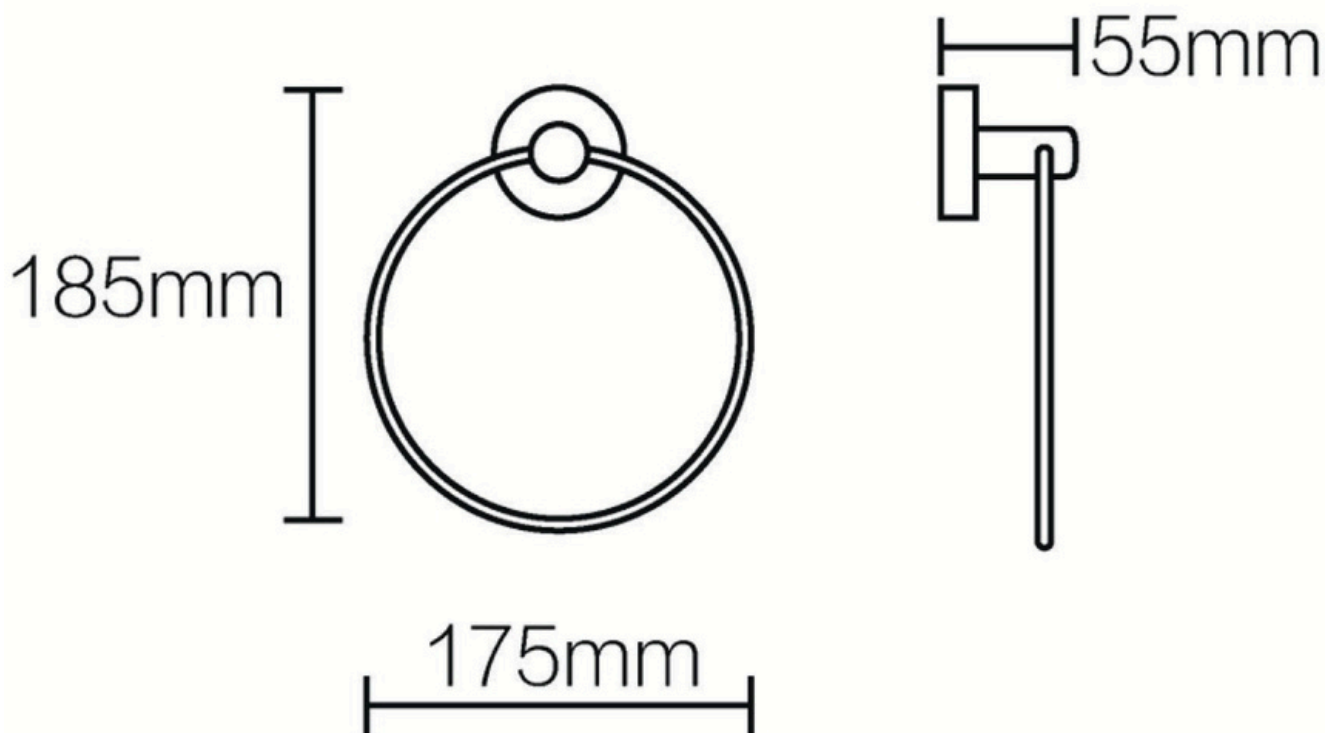

# Optima Plus Towel Ring

2371105CP | Chrome

2371105MB | PVD Matte Black

2371105BN | PVD Brushed Nickel

2371105BB | PVD Brushed Brass

2371105GM | PVD Gun Metal

- Brass Construction
- 50mm Backplate

**AU**