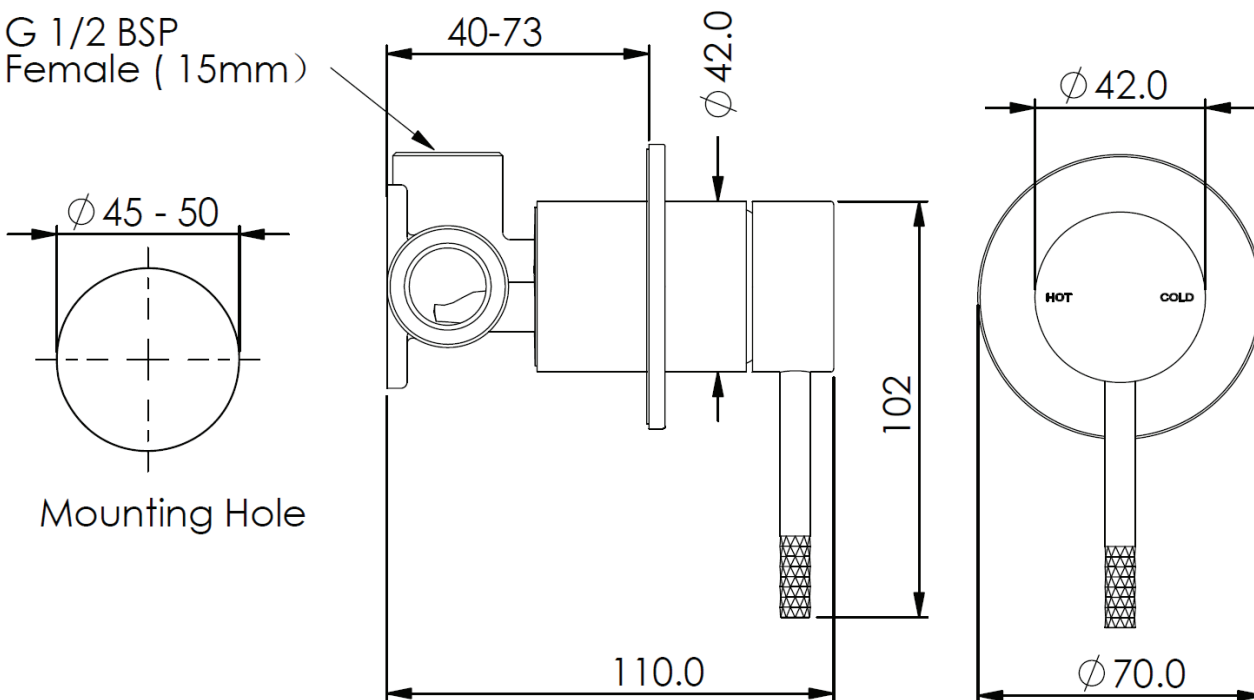

## Shower Mixer

- LF23703580CP | Chrome
- LF23703580MB | PVD Matte Black
- LF23703580BN | PVD Brushed Nickel
- LF23703580BB | PVD Brushed Brass
- LF23703580GM | PVD Gun Metal
- LF23703580BC | PVD Brushed Copper

WELS N/A

- Textured Pin Handle Design
- Brass Construction
- 70mm Faceplate

G 1/2 BSP  
Female ( 15mm )

**AU** PHONE - 1800 244 487  
 EMAIL - [aussales@greenstapware.com](mailto:aussales@greenstapware.com)  
 WEBSITE - [www.greenstapware.com.au](http://www.greenstapware.com.au)