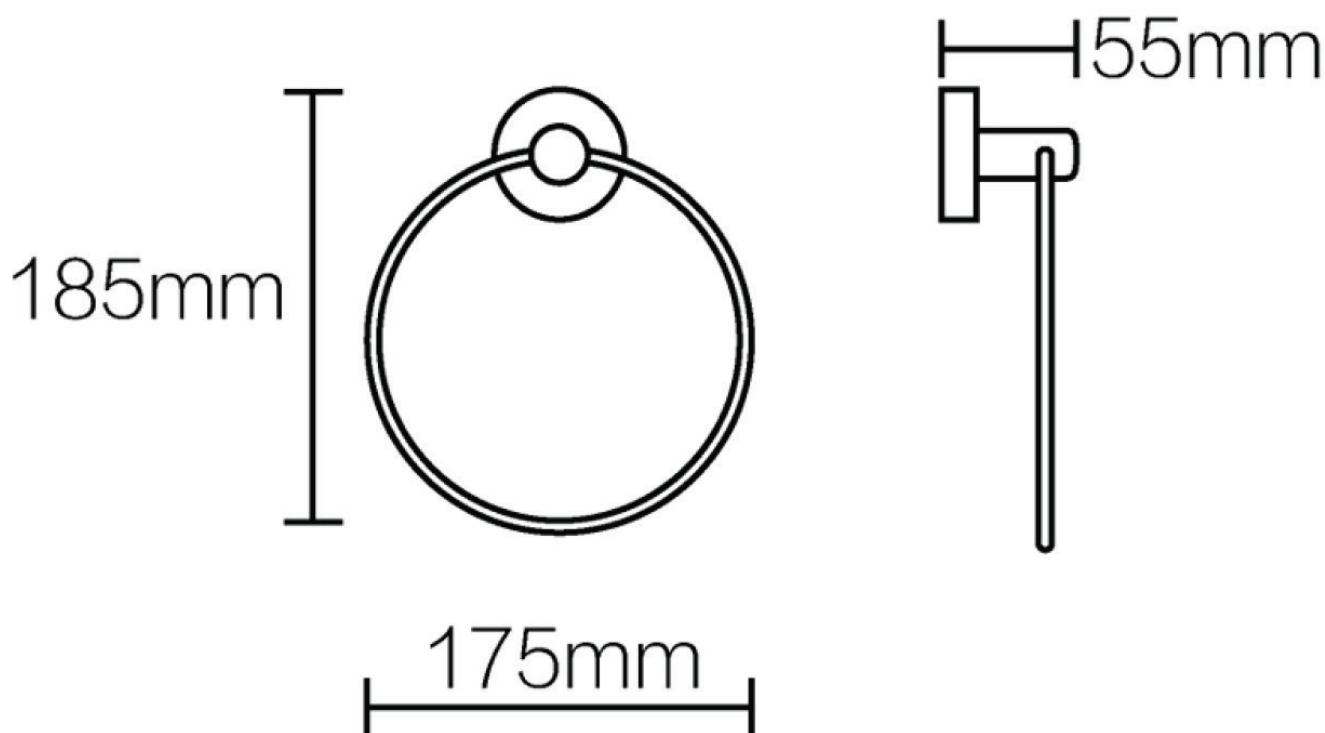

OPTIMA PLUS Towel Ring

- 2371105CP | Chrome
- 2371105MB | PVD Matte Black
- 2371105BN | PVD Brushed Nickel
- 2371105BB | PVD Brushed Brass
- 2371105GM | PVD Gun Metal
- 2371105BC | PVD Brushed Copper

AU PHONE - 1800 244 487
EMAIL - aussales@greenstapware.com
WEBSITE - www.greenstapware.com.au