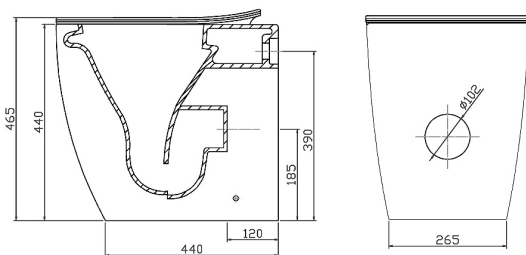

Synergii Wall Faced Pan with Slim Line Seat

SY04152

WELS: 4 star

Set Out: S trap - 90mm
P trap - 180mm

Seat: The seat is made by Haro, and is a heavy grade, removable, Soft Close® Seat. It is made from Duraplas®, which is a material that is both very hygienic and UV stabilised.

The Synergii Wall Faced Pan with Slim Line Seat is part of a radical new approach to product design that combines the geometric with the organic.

It has all the features of a modern toilet including the rimless flushing technology, special easy to clean glazing and a removable slim line soft close seat.