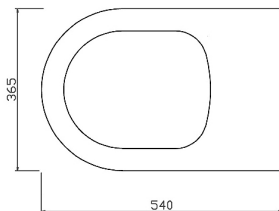

Synergii Wall Faced Pan with Slim Line Seat

SY04152

WELS: 4 star

Set Out: S trap - 90mm
P trap - 180mm

Seat: The seat is made by Haro, and is a heavy grade, removable, Soft Close® Seat. It is made from Duraplas®, which is a material that is both very hygienic and UV stabilised.

The Synergii Wall Faced Pan with Slim Line Seat is part of a radical new approach to product design that combines the geometric with the organic.

It has all the features of a modern toilet including the rimless flushing technology, special easy to clean glazing and a removable slim line soft close seat.