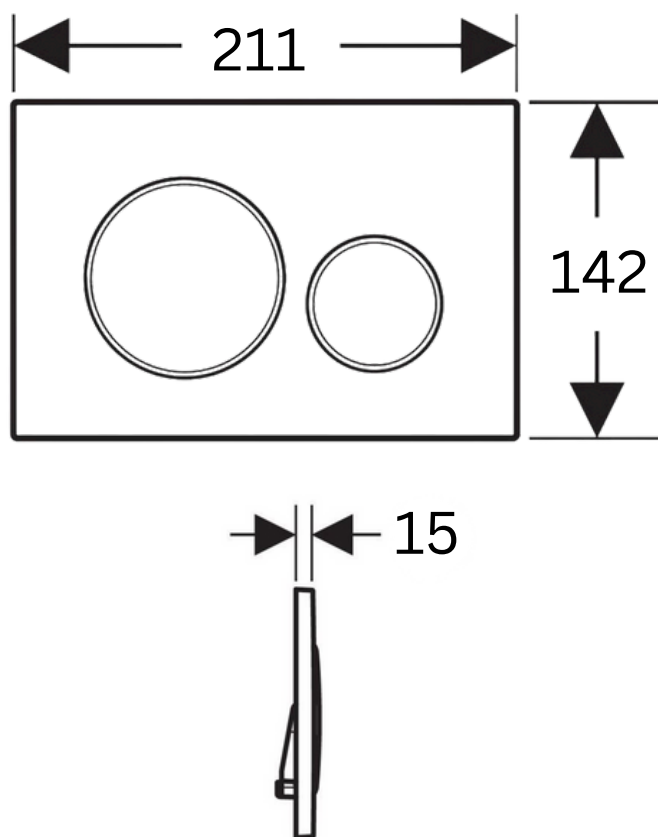

# Geberit Kappa20 actuator plate for dual flush

## Characteristics

- Top/front actuation

## Technical Data

- Actuation force < 20 N

## Scope of delivery

- Mounting frame
- 2 distance bolts
- 2 actuator rods
- Fastening material
- Sound-absorbing actuator rods, tool-free fast adjustment

Art. no.	Colour / surface	Material designation	B	H	T
115.228.11.1	white	Plastic	21.3 cm	14.2 cm	1.6 cm
115.228.21.1	bright chrome-plated	Plastic	21.3 cm	14.2 cm	1.6 cm
115.228.46.1	matt chrome-plated	Plastic	21.3 cm	14.2 cm	1.6 cm