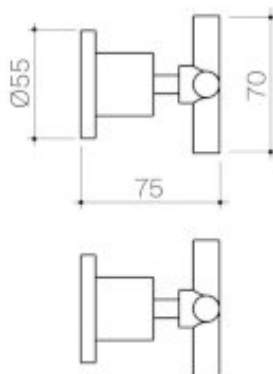

- Engineered from Lead Free brass* - Matte Black - Wall mounted - Jumper valve
-*<0.25% lead as per Lead Free Watermark certification

PRODUCT CODES

CL10036.BF Cross Wall Top Assemblies - Matte Black - Lead Free	\$103.46*
CL10036.CF Cross Wall Top Assemblies - Chrome - Lead Free	\$103.46*