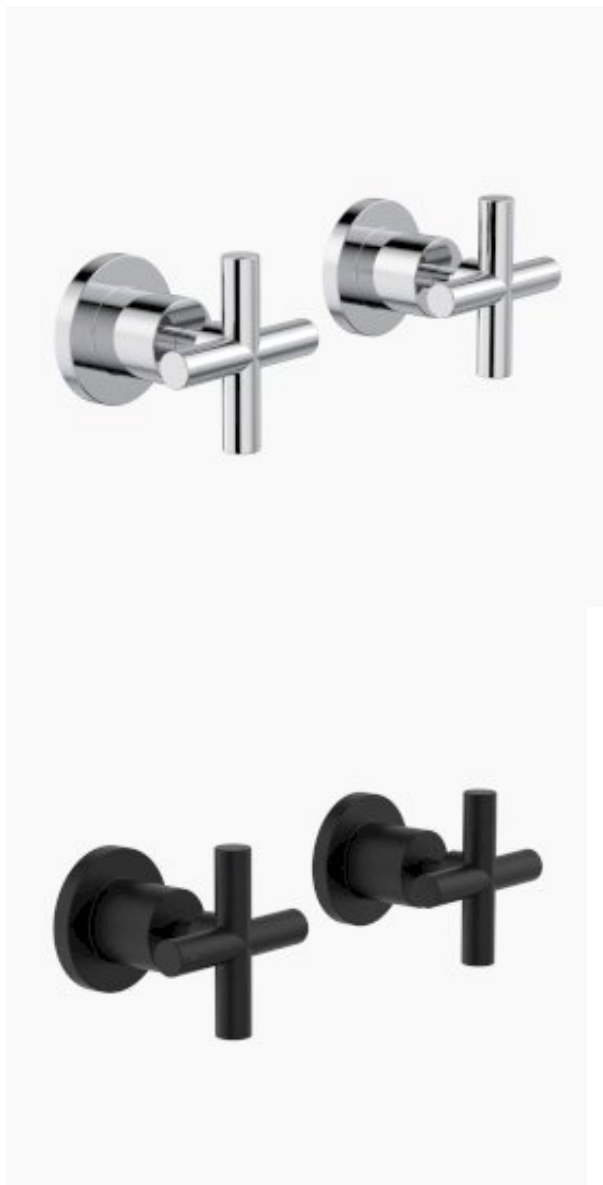

The below products have been shared with you through the Caroma Specify website.

Visit specify.caroma.com.au to find more inspirational and innovative bathroom products.

CLARK

CROSS WALL TOP ASSEMBLIES - LEAD FREE

Go on - turn it on! Our CLARK Cross range is a style you'll love and a price you'll love even more. Ideal for use together with CLARK shower and outlets over a bath or basin. - Wall mounted - Australian designed & engineered - Available in Matte Black or Chrome finishes

- Engineered from Lead Free brass* - Matte Black - Wall mounted - Jumper valve
-*<0.25% lead as per Lead Free Watermark certification

PRODUCT CODES

CL10036.BF Cross Wall Top Assemblies - Matte Black - Lead Free	\$103.46*
CL10036.CF Cross Wall Top Assemblies - Chrome - Lead Free	\$103.46*