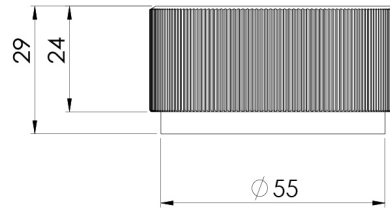

AXIA

AXIA HOB MIXER

SPECIFICATIONS

AVAILABLE IN

117-7500-00
Chrome

117-7500-40
Brushed Nickel

117-7500-10
Matte Black

INFORMATION

Temperature Rating
1 - 55°C

Pressure Rating
150 - 500kPa

MAINTENANCE AND CARE:

- All surfaces should be cleaned with mild liquid detergent or soap and water.
- Do not use cream cleaners or citrus based cleaning products, as they are abrasive.
- Use of unsuitable cleaning agents may damage the surface.
- Any damage caused in this way will not be covered by warranty.

Please visit <https://www.phoenixtapware.com.au/warranty> to view the full warranty

While we aim to ensure the specifications shown are correct at time of printing, Phoenix Tapware reserves the right to make modifications without prior notice. Always use the physical product measurements for mark-ups and roughing-in as the line drawing shown may differ from the actual product over time. All measurements are shown in millimetres. Colours may vary from image shown.

Ph: +61 3 9780 4200
09/07/2024
phoenixtapware.com.au