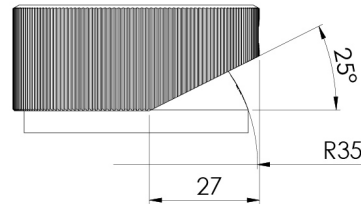

AXIA

AXIA HOB MIXER

SPECIFICATIONS

AVAILABLE IN

117-7500-00
Chrome

117-7500-40
Brushed Nickel

117-7500-10
Matte Black

INFORMATION

Temperature Rating
1 - 55°C

Pressure Rating
150 - 500kPa

MAINTENANCE AND CARE:

- All surfaces should be cleaned with mild liquid detergent or soap and water.
- Do not use cream cleaners or citrus based cleaning products, as they are abrasive.
- Use of unsuitable cleaning agents may damage the surface.
- Any damage caused in this way will not be covered by warranty.

Please visit <https://www.phoenixtapware.com.au/warranty> to view the full warranty

While we aim to ensure the specifications shown are correct at time of printing, Phoenix Tapware reserves the right to make modifications without prior notice. Always use the physical product measurements for mark-ups and roughing-in as the line drawing shown may differ from the actual product over time. All measurements are shown in millimetres. Colours may vary from image shown.

Ph: +61 3 9780 4200
09/07/2024
phoenixtapware.com.au