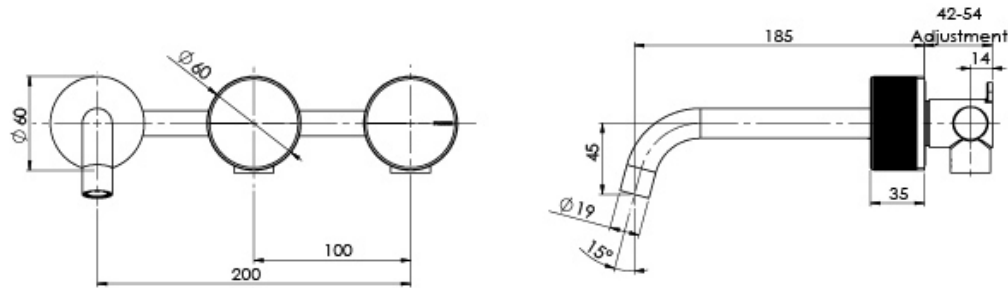

# AXIA

AXIA WALL BASIN / BATH CURVED OUTLET HOSTESS SET 180MM

## SPECIFICATIONS

Please visit <https://www.phoenixtapware.com.au/warranty> to view the full warranty

While we aim to ensure the specifications shown are correct at time of printing, Phoenix Tapware reserves the right to make modifications without prior notice. Always use the physical product measurements for mark-ups and roughing-in as the line drawing shown may differ from the actual product over time. All measurements are shown in millimetres. Colours may vary from image shown.