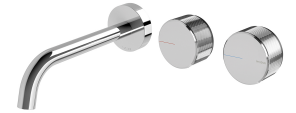

# AXIA

AXIA WALL BASIN / BATH CURVED OUTLET HOSTESS SET 180MM

### AVAILABLE IN

117-1125-00  
Chrome

117-1125-40  
Brushed Nickel

117-1125-10  
Matte Black