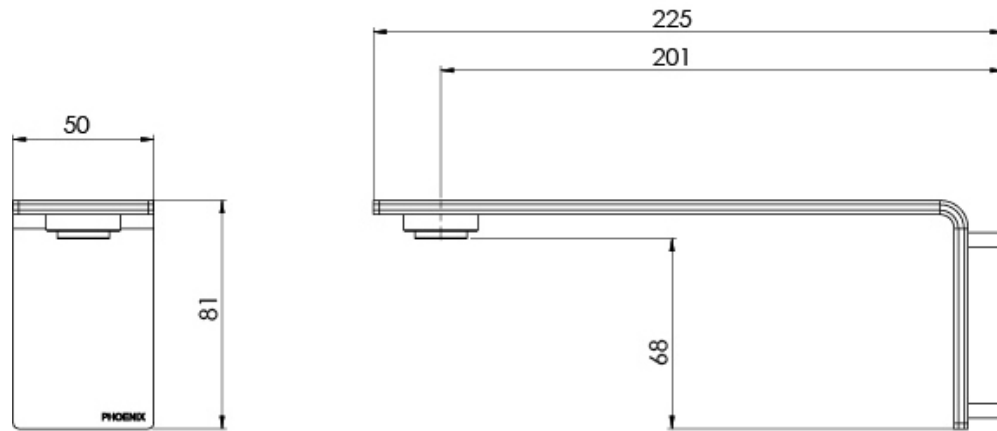

AXIA

AXIA WALL BASIN / BATH OUTLET 200MM

SPECIFICATIONS

AVAILABLE IN

117-7610-00
Chrome

117-7610-40
Brushed Nickel

117-7610-10
Matte Black

INFORMATION

Please visit <https://www.phoenixtapware.com.au/warranty> to view the full warranty

While we aim to ensure the specifications shown are correct at time of printing, Phoenix Tapware reserves the right to make modifications without prior notice. Always use the physical product measurements for mark-ups and roughing-in as the line drawing shown may differ from the actual product over time. All measurements are shown in millimetres. Colours may vary from image shown.