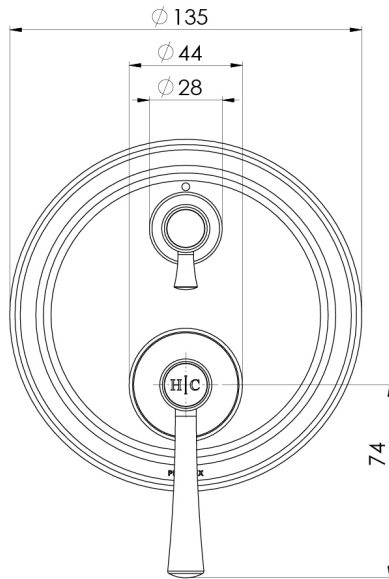

CROMFORD

CROMFORD SWITCHMIX SHOWER / BATH DIVERTER MIXER FIT-OFF KIT

SPECIFICATIONS

AVAILABLE IN

134-2940-00
Chrome

134-2940-40
Brushed Nickel

134-2940-10
Matte Black

134-2940-12
Brushed Gold

Please visit <https://www.phoenixtapware.com.au/warranty> to view the full warranty

While we aim to ensure the specifications shown are correct at time of printing, Phoenix Tapware reserves the right to make modifications without prior notice. Always use the physical product measurements for mark-ups and roughing-in as the line drawing shown may differ from the actual product over time. All measurements are shown in millimetres. Colours may vary from image shown.