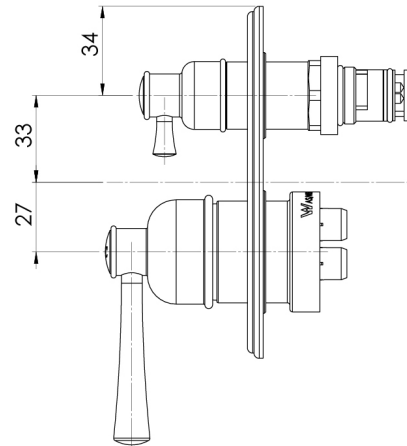

CROMFORD

CROMFORD SWITCHMIX SHOWER / BATH DIVERTER MIXER FIT-OFF KIT

SPECIFICATIONS

AVAILABLE IN

134-2940-00
Chrome

134-2940-40
Brushed Nickel

134-2940-10
Matte Black

134-2940-12
Brushed Gold

Please visit <https://www.phoenixtapware.com.au/warranty> to view the full warranty

While we aim to ensure the specifications shown are correct at time of printing, Phoenix Tapware reserves the right to make modifications without prior notice. Always use the physical product measurements for mark-ups and roughing-in as the line drawing shown may differ from the actual product over time. All measurements are shown in millimetres. Colours may vary from image shown.