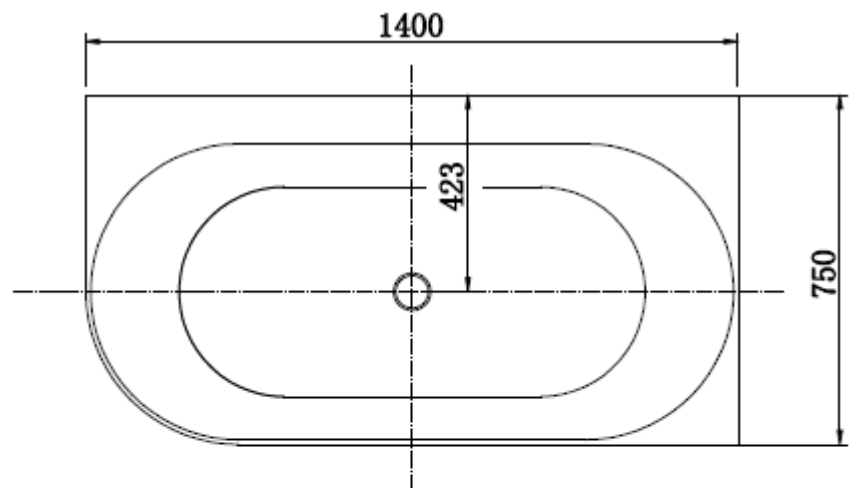

SPECIFICATION

ALSO AVAILABLE

- Also available in Right Hand Panel
- Also available in 1500 & 1700

PLEASE TAKE NOTE

When it refers to "LEFT HAND PANEL" it refers to the side the panel is exposed, not the side against the wall