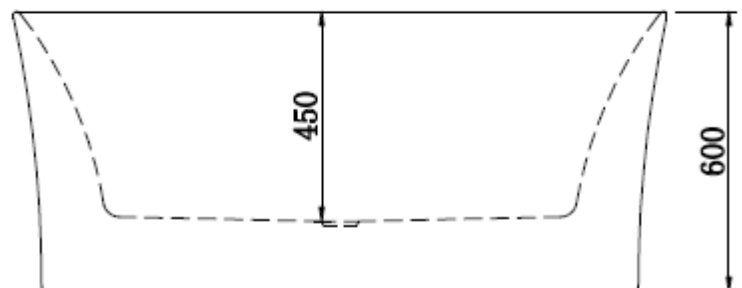

SPECIFICATION

ALSO AVAILABLE

- Also available in Right Hand Panel
- Also available in 1500 & 1700

PLEASE TAKE NOTE

When it refers to "LEFT HAND PANEL" it refers to the side the panel is exposed, not the side against the wall