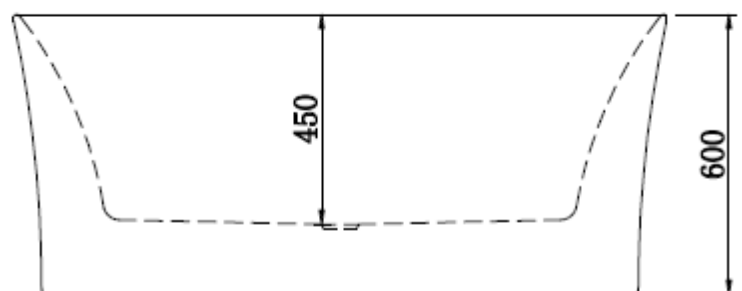

SPECIFICATION

BENTONS CODES

- 1400mm - 86910063