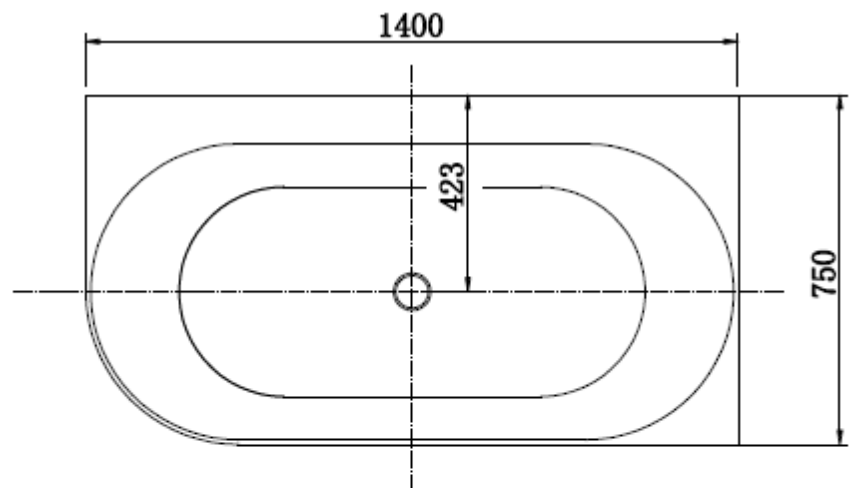

Valletta Left Hand Panel Freestanding Corner 1400 Bath

PRODUCT IMAGE

PRODUCT DETAILS

Code: 139475L (1400x750x600)

Brand: Lucite International

Range: Valletta

Warranty: 2 Years

WELS: N/A

ADDITIONAL FEATURES

- This corner bath is the latest favourite in bathroom design, elegant and simplistic.
- Freestanding corner baths instil a sense of sand elegance to any bathroom space
- Guaranteed to be a relaxing bathing experience.
- Lucite® Bright White non porous surface
- Hard wearing, resistant to chemicals, UV rays & abrasion
- Plug and Waste sold separately
- 2 Year Warranty
- Available in multiple other sizes
- Available in Right Hand Panel
- Available in Gloss White

SPECIFICATION

BENTONS CODES

- 1400mm - 86910063