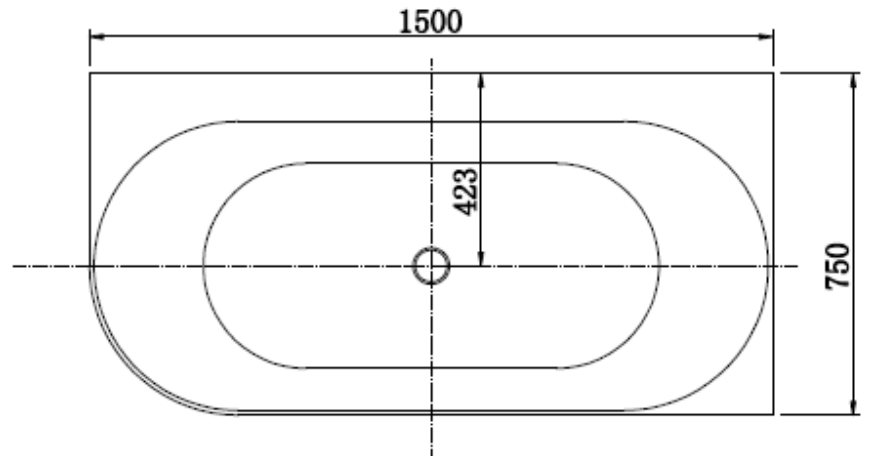

SPECIFICATION

ALSO AVAILABLE

- Also available in Right Hand Panel
- Also available in 1400 & 1700

PLEASE TAKE NOTE

When it refers to "LEFT HAND PANEL" it refers to the side the panel is exposed, not the side against the wall