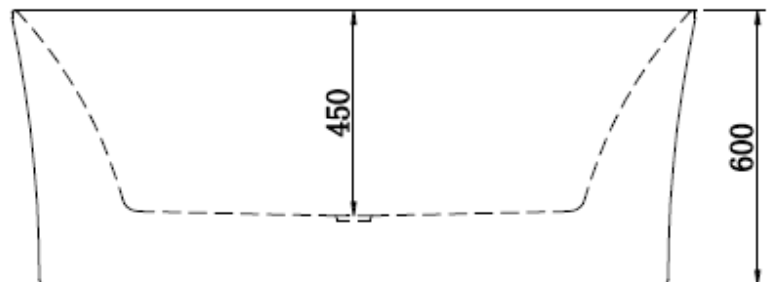

SPECIFICATION

ALSO AVAILABLE

- Also available in Right Hand Panel
- Also available in 1400 & 1700

PLEASE TAKE NOTE

When it refers to "LEFT HAND PANEL" it refers to the side the panel is exposed, not the side against the wall