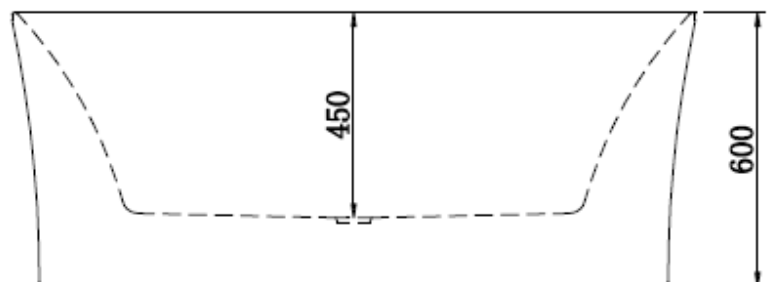

SPECIFICATION

BENTONS CODES

- 1500mm - 86910065