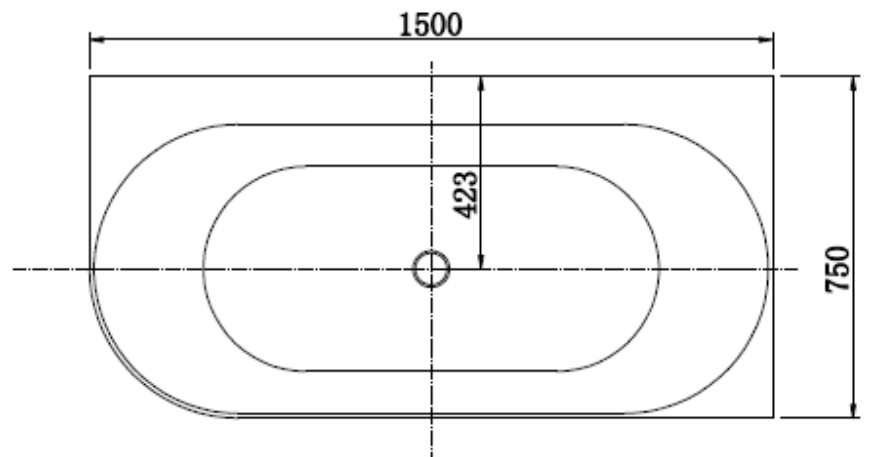

Valetta Left Hand Panel Freestanding Corner 1500 Bath

PRODUCT IMAGE

PRODUCT DETAILS

Code: 139575L (1500x750x600)

Brand: Lucite International

Range: Valetta

Warranty: 2 Years

WELS: N/A

ADDITIONAL FEATURES

- This corner bath is the latest favourite in bathroom design, elegant and simplistic.
- Freestanding corner baths instil a sense of sand elegance to any bathroom space
- Guaranteed to be a relaxing bathing experience.
- Lucite® Bright White non porous surface
- Hard wearing, resistant to chemicals, UV rays & abrasion
- Plug and Waste sold separately
- 2 Year Warranty
- Available in multiple other sizes
- Available in Right Hand Panel
- Available in Gloss White

SPECIFICATION

BENTONS CODES

- 1500mm - 86910065