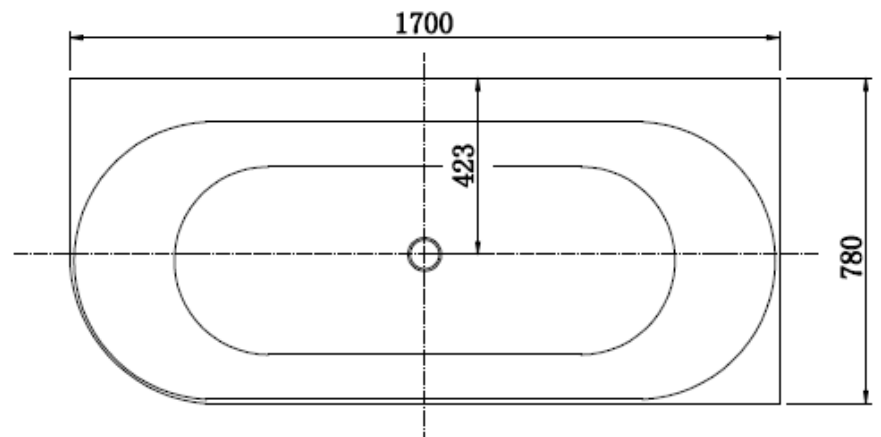

Valletta Left Hand Panel Freestanding Corner 1700 Bath

PRODUCT IMAGE

PRODUCT DETAILS

Code: 139778L (1700x780x600)
Benton's Code: 86910069

Brand: Zhejiang Aifeiling Import
Range: Valletta
Warranty: 2 Years
WELS: N/A

ADDITIONAL FEATURES

- This corner bath is the latest favourite in bathroom design, elegant and simplistic.
- Freestanding corner baths instil a sense of sophistication and elegance to any bathroom space
- Guaranteed to be a relaxing bathing experience.
- Lucite® Bright White non porous surface
- Hard wearing, resistant to chemicals, UV rays & abrasion
- Plug and Waste sold separately
- 2 Year Warranty
- Available in multiple other sizes
- Available in Right Hand Panel
- Available in Gloss White

SPECIFICATION

ALSO AVAILABLE

- Also available in Right Hand Panel
- Also available in 1400 & 1500

PLEASE TAKE NOTE

****When it refers to "LEFT HAND PANEL" it refers to the side the panel is exposed, not the side against the wall****