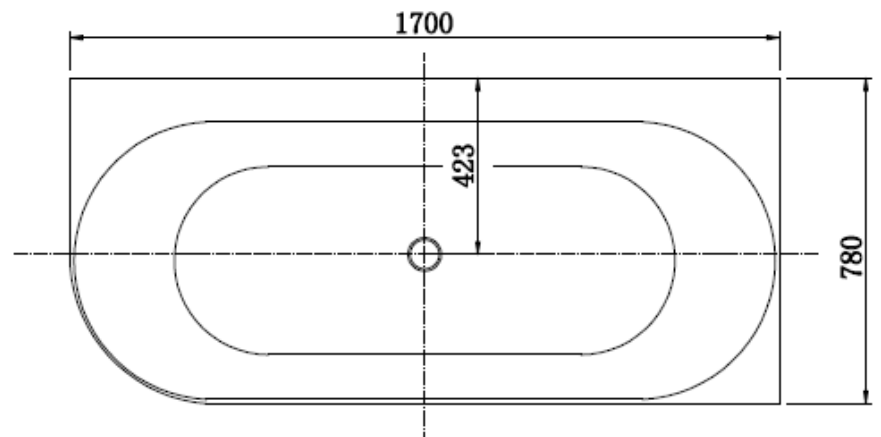

Valletta Left Hand Panel Freestanding Corner 1700 Bath

PRODUCT IMAGE

PRODUCT DETAILS

Code: 139778L (1700x780x600)

Brand: Lucite International

Range: Valletta

Warranty: 2 Years

WELS: N/A

ADDITIONAL FEATURES

- This corner bath is the latest favourite in bathroom design, elegant and simplistic.
- Freestanding corner baths instil a sense of sand elegance to any bathroom space
- Guaranteed to be a relaxing bathing experience.
- Lucite® Bright White non porous surface
- Hard wearing, resistant to chemicals, UV rays & abrasion
- Plug and Waste sold separately
- 2 Year Warranty
- Available in multiple other sizes
- Available in Right Hand Panel
- Available in Gloss White

SPECIFICATION

BENTONS CODES

- 1700mm - 86910069