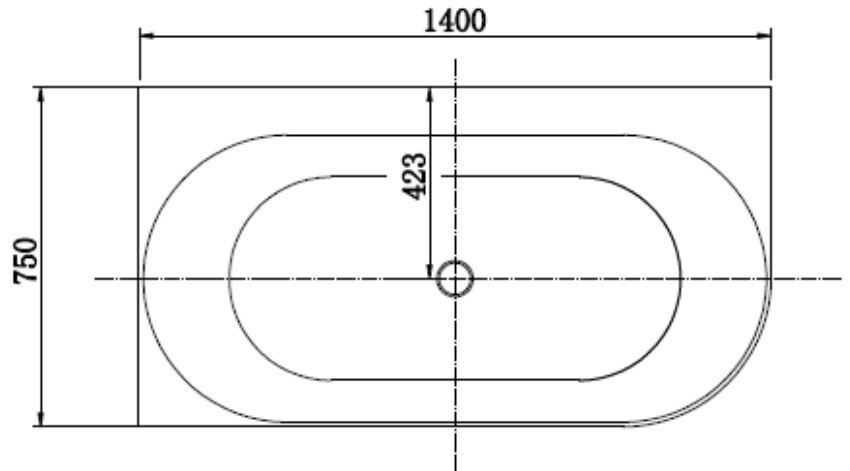

Valletta Right Hand Panel Freestanding Corner 1400 Bath

PRODUCT IMAGE

PRODUCT DETAILS

Code: 139475R (1400x750x600)
Benton's Code: 86910062

Brand: Zhejiang Aifeiling Import
Range: Valletta
Warranty: 2 Years
WELS: N/A

ADDITIONAL FEATURES

- This corner bath is the latest favourite in bathroom design, elegant and simplistic.
- Freestanding corner baths instil a sense of sophistication and elegance to any bathroom space
- Guaranteed to be a relaxing bathing experience.
- Lucite® Bright White non porous surface
- Hard wearing, resistant to chemicals, UV rays & abrasion
- Plug and Waste sold separately
- 2 Year Warranty
- Available in multiple other sizes
- Available in Left Hand Panel
- Available in Gloss White

SPECIFICATION

ALSO AVAILABLE

- Also available in Left Hand Panel
- Also available in 1500 & 1700

PLEASE TAKE NOTE

****When it refers to "RIGHT HAND PANEL" it refers to the side the panel is exposed, not the side against the wall****