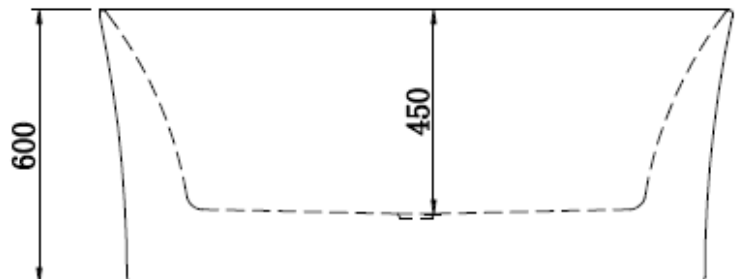

Valletta Right Hand Panel Freestanding Corner 1400 Bath

PRODUCT IMAGE

PRODUCT DETAILS

Code: 139475R (1400x750x600)
Benton's Code: 86910062

Brand: Zhejiang Aifeiling Import
Range: Valletta
Warranty: 2 Years
WELS: N/A

ADDITIONAL FEATURES

- This corner bath is the latest favourite in bathroom design, elegant and simplistic.
- Freestanding corner baths instil a sense of sophistication and elegance to any bathroom space
- Guaranteed to be a relaxing bathing experience.
- Lucite® Bright White non porous surface
- Hard wearing, resistant to chemicals, UV rays & abrasion
- Plug and Waste sold separately
- 2 Year Warranty
- Available in multiple other sizes
- Available in Left Hand Panel
- Available in Gloss White

SPECIFICATION

ALSO AVAILABLE

- Also available in Left Hand Panel
- Also available in 1500 & 1700

PLEASE TAKE NOTE

****When it refers to "RIGHT HAND PANEL" it refers to the side the panel is exposed, not the side against the wall****