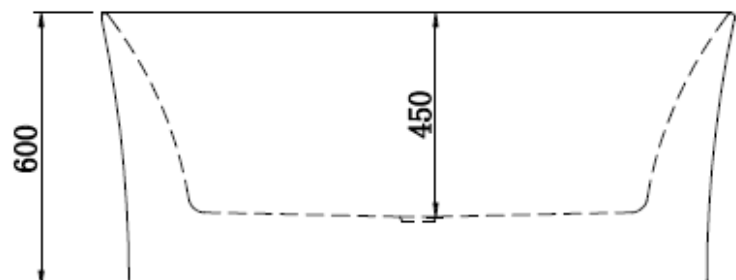

BENTONS CODES

- 1400mm - 86910062