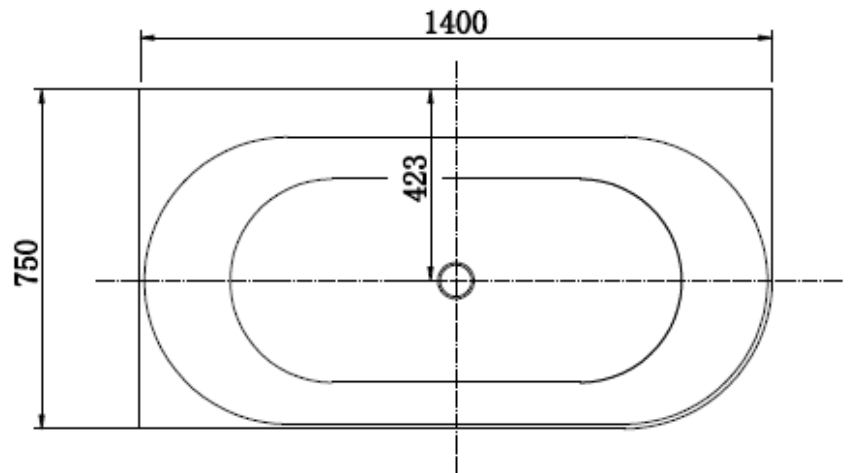

Valletta Right Hand Panel Freestanding Corner 1400 Bath

PRODUCT IMAGE

PRODUCT DETAILS

Code: 139475R (1400x750x600)

Brand: Lucite International

Range: Valletta

Warranty: 2 Years

WELS: N/A

ADDITIONAL FEATURES

- This corner bath is the latest favourite in bathroom design, elegant and simplistic.
- Freestanding corner baths instil a sense of sand elegance to any bathroom space
- Guaranteed to be a relaxing bathing experience.
- Lucite® Bright White non porous surface
- Hard wearing, resistant to chemicals, UV rays & abrasion
- Plug and Waste sold separately
- 2 Year Warranty
- Available in multiple other sizes
- Available in Left Hand Panel
- Available in Gloss White

SPECIFICATION

BENTONS CODES

- 1400mm - 86910062